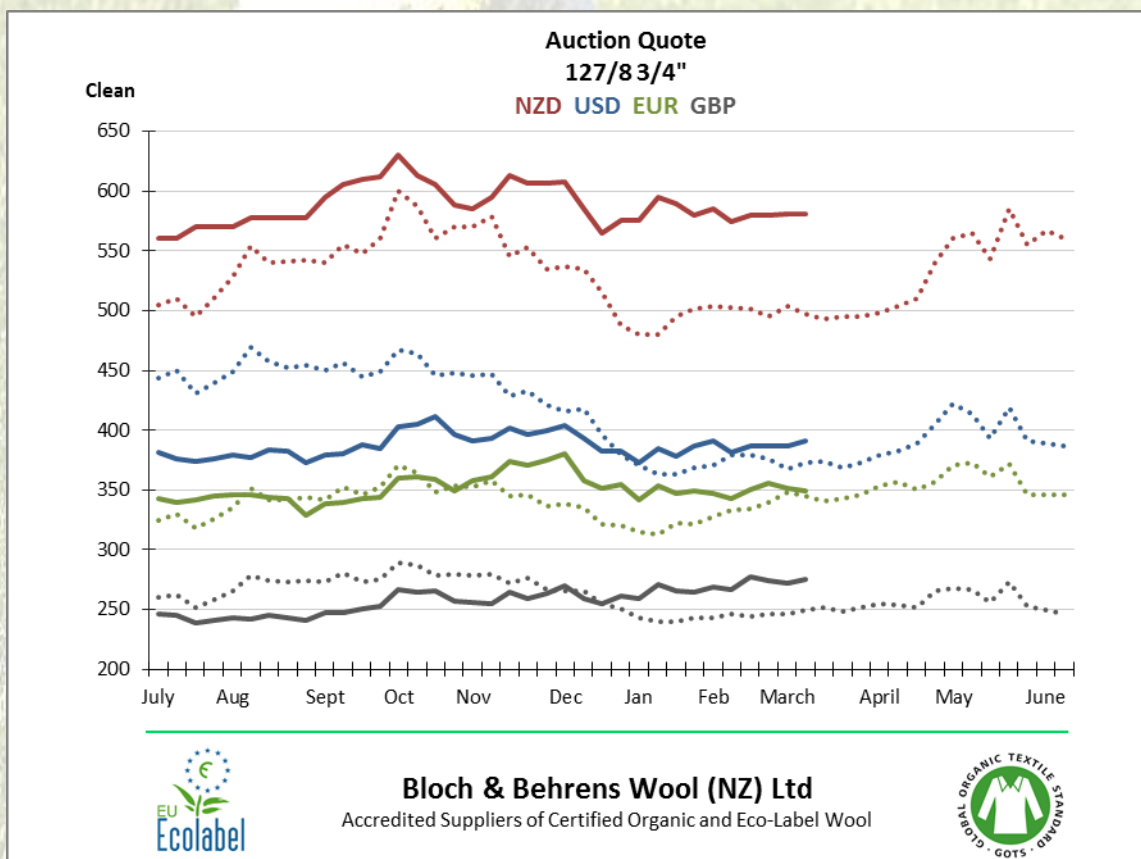

17/3/2016

North Island: 12,100 Bales

Main buyers: Masurel 26%, NZWSI 17%, JSB 16%, Fuhrmann 12%, Ascot 9%, IWL 3%, B+B 2%, WEX 2%, JP 1%. **Passed In: 10%.**

South Island: 6,700 Bales

Main buyers: Fuhrmann 30%, Masurel 25%, Chargeur 14%, NZWSI 12%, JM 4%, GM 4%, Standard 3%. **Passed In: 4%.**

Today's Market

Fleece 4/6"
Shears 3/5"
Shears 3/4" and shorter
Oddments
Lambs 2/3 and 2/4"
Lambs 3/4"

Compared to 10/3:

Firm
Firm
Unchanged
Firm
Up to 5 NZC ↓
10 to 15 NZC ↑

Today the NZD is worth:

Against the USD: .6740
Against the AUD: .8940
Against the GBP: .4730
Against the EUR: .6015

Compared to 10/3:

1.3% ↑
0.4% ↑
1.0% ↑
0.6% ↓

Next Auction 23/3:

South Island: Est. 8,500 Bales

Stock lots available:

Available for prompt shipment from New Zealand:

Ref.	Type	Mic.	Y-Z	LAC	VM	Tons	Location
S13786A	127 4/6	36.0	-0.1	tba	0.1	20	NZ From one farm
S13786B	127 4/6	36.2	-0.7	tba	0.0	20	NZ From one farm

GOTS Certified Organic wool – Double Scoured:

Ref.	Type	Mic.	Y-Z	LAC	VM	Tons	Location
S13690A	PER 2/4"+	34.7	1.6	77/58	0.0	10*	NZ
S13691A	Shears 2/4"+	37.2	0.8	75/57	0.0	19.5	NZ
S13692A	Lambs 2/3"	29.0	1.2	N/A	0.0	5*	NZ