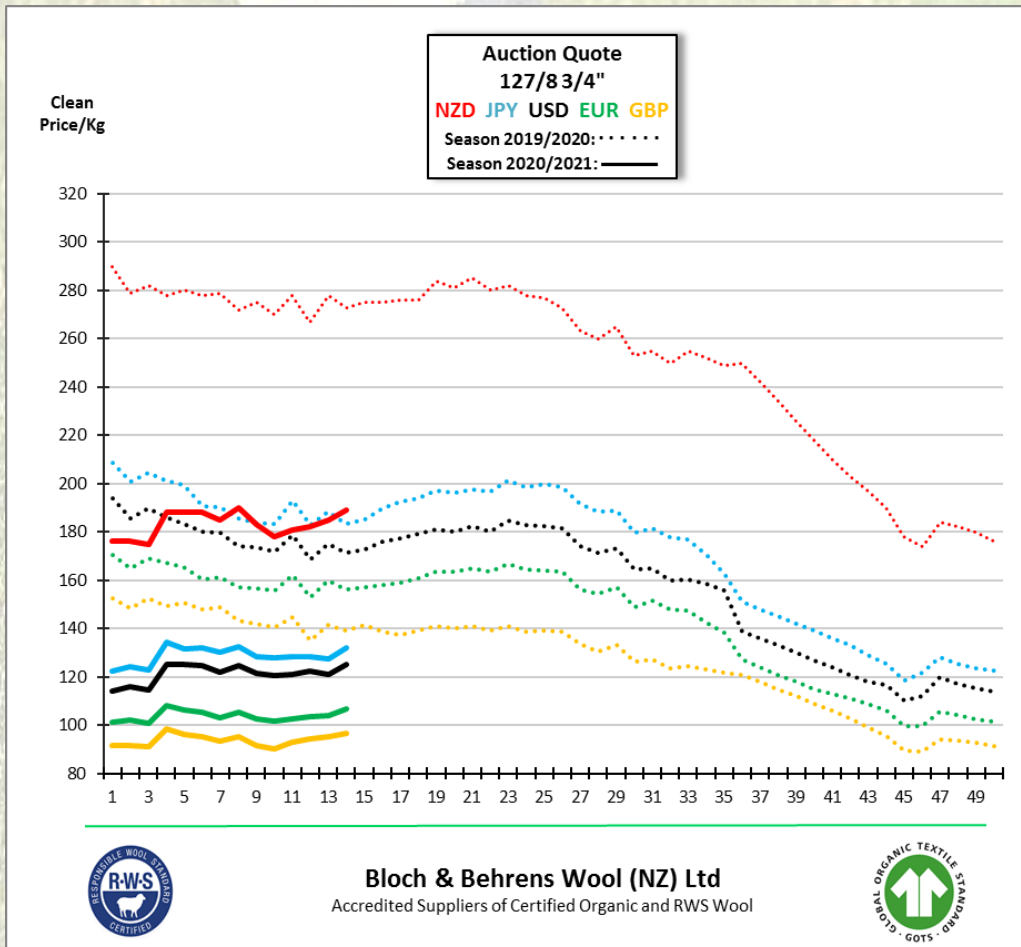

1 October 2020

North Island: 6,400 Bales

Main buyers: NZWSI 20%, Masurel 18%, JSB 16%, Curtis 12%, Ascot 8%, Fuhrman 8%, B+B 6%, Standard 3%, JP 3%. **Passed in: 7%.**

Today's Market

Crossbred Fleece 4/6"
 Crossbred Shears 3/5"
 Crossbred Shears 3/4"
 Crossbred Shears 2/4"
 Crossbred Shears 2/3"
 Oddments Good Colour

Movement

5 NZC ↑
 Firm
 5 NZC ↑
 6 to 8 NZC ↑
 10 NZC ↑
 Firm

Compared to:

South Island 24/9
 " " "
 " " "
 " " "
 " " "

Today the NZD is worth:

Against the USD: .6625
 " " AUD: .9240
 " " GBP: .5125
 " " EUR: .5645
 " " JPY: 69.85

Compared to 24/9

1.1% ↑
 0.2% ↓
 0.5% ↓
 0.5% ↑
 1.2% ↑

Next Auction: 8/10

South Island: 8,300 Bales

Stock lots available:

Scoured wool for prompt shipment:

<u>Ref.</u>	<u>Type</u>	<u>Mic.</u>	<u>Y-Z</u>	<u>LAC</u>	<u>VM</u>	<u>Tons</u>	<u>Location</u>
S16531C	127/8 4/6"	36.7	1.4	106	0.0	20	NZ
S16531D	127/8 4/6"	37.4	1.5	106	0.0	20	NZ
S16529A	128+ 4/6"	36.6	2.4	105	0.0	20	NZ
S16529B	128+ 4/6"	36.8	2.4	105	0.1	20	NZ

Tops – all in 10kg Bumps:

<u>Lot Ref</u>	<u>Micron</u>	<u>Hm</u>	<u>CvH</u>	<u>Tons</u>	<u>Availability / Comments</u>
C99042	22.40	88.5	39.0	8.0*	Prompt ex Germany
C99043A	22.31	86.6	40.6	4.5*	Prompt ex New Zealand
C99047	16.2	73.9	41.5	2.0*	Prompt ex China
C99048	17.27	69.4	42.7	5.0*	Prompt ex China
C99049	18.3	79.3	39.8	2.1*	Prompt ex China
C99050	23.32	97.0	34.5	5.1*	Prompt ex China
C99051	25.56	95.0	39.8	2.3*	Prompt ex China