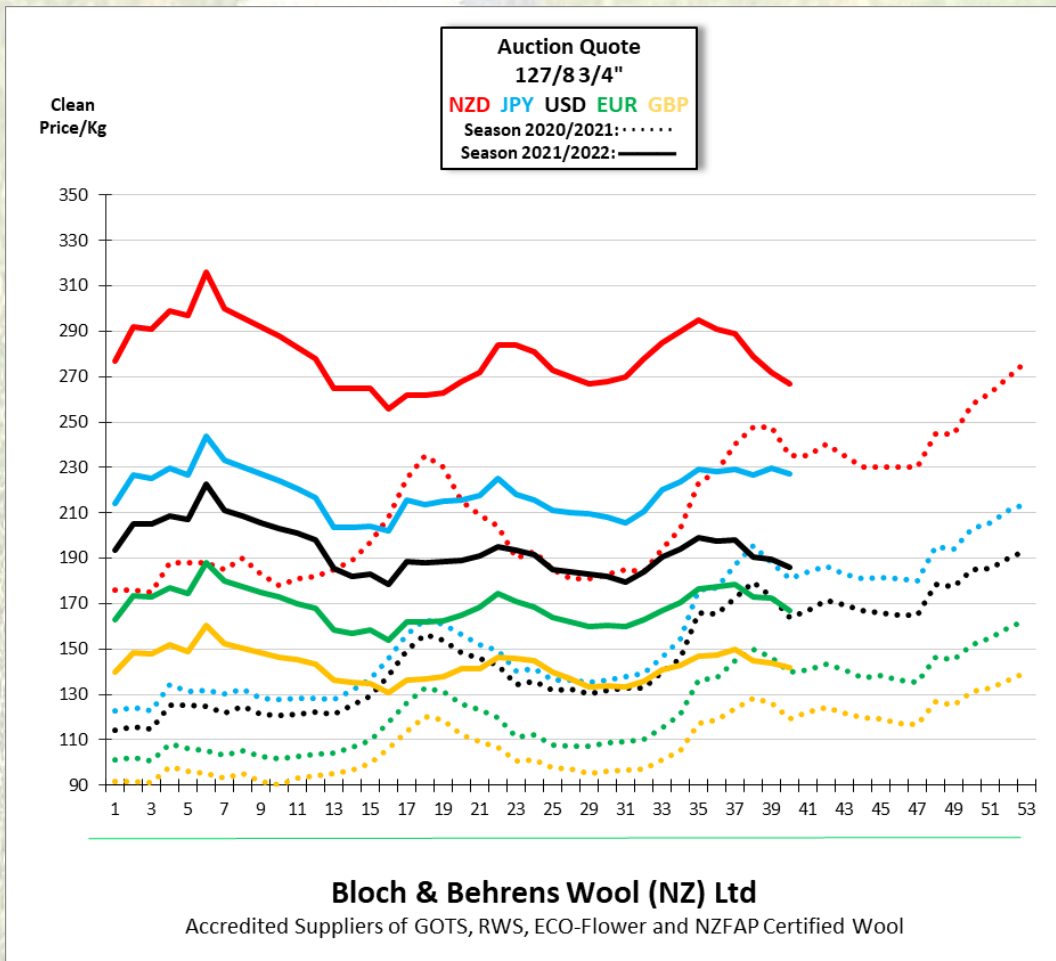

Crossbred Fleece Good colour 4/6"  
 Crossbred Fleece Ave & Poor colour 4/6"  
 Crossbred Shears good colour  
 Crossbred Shears good Ave & Poor colour  
 Oddments inferior poor colour

**Movement**

5 to 10 NZC ↓  
 10 to 15 NZC ↓  
 Up to 5 NZC ↓  
 5 to 10 NZC ↓  
 15 to 20 NZC ↓

**Compared to:**

North Island 24/3  
 " " "  
 " " "  
 " " "  
 " " "

**Today's NZD value:**

Against the USD: .6975  
 " " AUD: .9285  
 " " GBP: .5310  
 " " EUR: .6255  
 " " JPY: 85.10

**Compared to 24/3**

Unchanged  
 0.3% ↓  
 0.6% ↑  
 1.3% ↓  
 0.8% ↑

**Next Auction 07/4: North Island: 8,325 bales**

Stock lots available:

Scoured wool for prompt shipment:

Ref.	Type	Mic.	Y-Z	Length	VM	Tons	Location
S16788A	3/4"-3/5" BB Flc	24.3	-2.9	est. 85+ HM	0.3	17*	NZ Under Firm Offer
S16751B	2/5" Halfbred Flc	27.6	-0.8	est. 70-75HM	0.3	6.6*	NZ Under Firm Offer
S14700A	730 2/3"	28.7	0.9	n/a	0.1	20	NZ
S14700A	730 2/3"	28.8	1.0	n/a	0.1	20	NZ
S14700A	730 2/3"	29.0	1.0	n/a	0.1	20	NZ
S14720A	128 4/6"	35.5	3.1	LAC 111mm	0.1	20	NZ
S16796A	127 4/6"	36.9	0.5	LAC 105/74	0.1	20	NZ Under Firm Offer