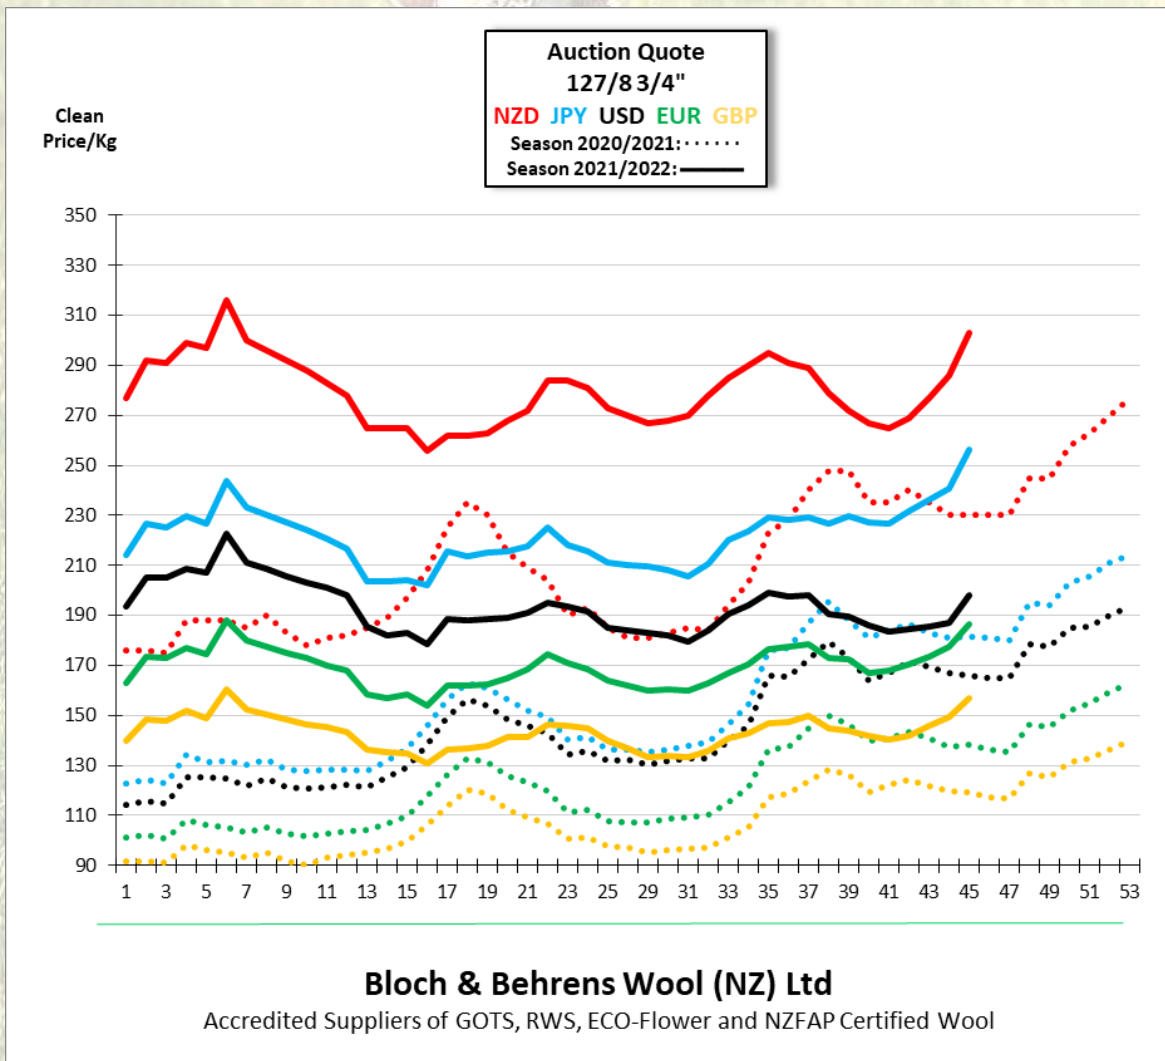

5th May 2022

North Island: 5,400 Bales

Main buyers: NZWSI 19%, Masurel 19%, JSB 18%, B+B 11%, Schneider 11%, Ascot 6%, GM 5%, Curtis 2%. Passed in: Nil

Today's Market

Crossbred Fleece Poor colour 4/6"
 Crossbred Shears Good colour
 Crossbred Shears Ave colour
 Crossbred Shears Poor colour
 Oddments all styles

Movement

5 - 10 NZC ↑
 15 NZC ↑
 20 - 25 NZC ↑
 Up to 5 NZC ↑
 Firm

Compared to:

South & North Island 28/4
 " " " "
 " " " "
 " " " "
 " " " "

Today's NZD value:

Against the USD: .6535
 " " AUD: .9025
 " " GBP: .5185
 " " EUR: .6160
 " " JPY: 84.65

Compared to 28/4

Unchanged
 1.7% ↓
 0.7% ↓
 0.6% ↓
 0.7% ↑

Next Auction 12th May:

South Island 7,800 bales

Stock lots available:

Scoured wool for prompt shipment:

Ref.	Type	Mic.	Y-Z	Length	VM	Tons	Location
S14700A	730 2/3"	28.7	0.9	n/a	0.1	20	NZ
S14700A	730 2/3"	28.8	1.0	n/a	0.1	20	NZ
S14700A	730 2/3"	29.0	1.0	n/a	0.1	20	NZ
S14732A	127/8 4/6"	37.9	2.4	LAC 113/78	0.1	20	NZ
S14720A	128 4/6"	35.5	3.1	LAC 111/72	0.1	20	NZ
S16796A	127 4/6"	36.9	0.5	LAC 105/74	0.1	20	NZ
S16821A	752+ 1/3"	28.4	2.7	n/a	0.1	19.7	NZ