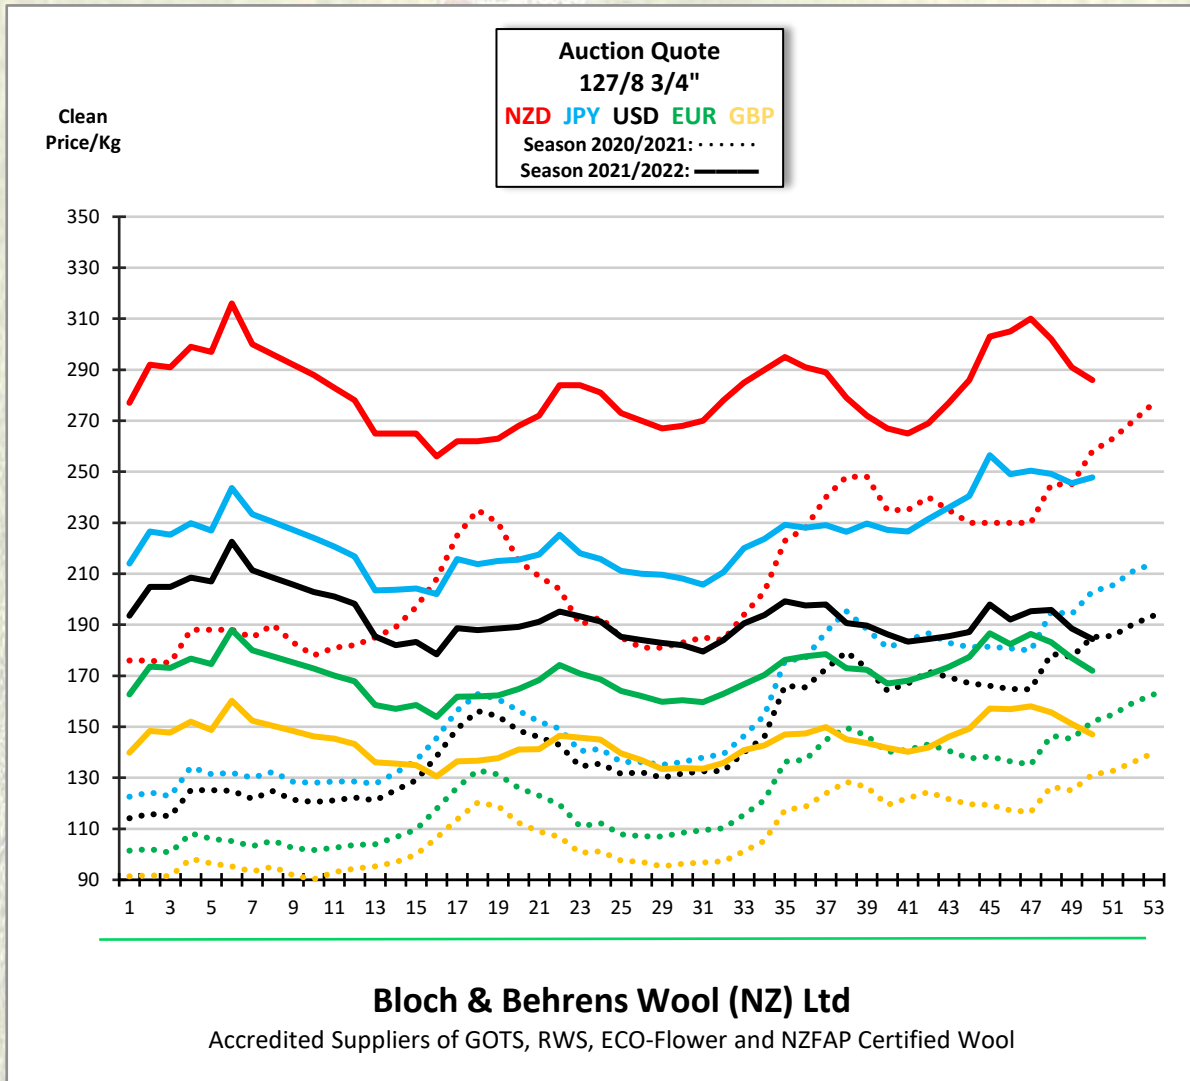

9th June 2022

South Island: Bales 7,037

Main buyers: Masurel 18%, NZWSI 18%, Schneider 13%, JSB 11%, Curtis 6% B+B 4%. Passed in: 30%

Today's Market

Crossbred Fleece poor colour 4/6"
 Crossbred Shears 3/5"
 Crossbred Shears 2/4" & 3/4"
 Crossbred Shears 2/3"
 Oddments all styles

Movement

10 NZC ↓
 up to 10 ↑
 Unchanged
 10 NZC ↓
 up to 5 NZC ↓

Compared to:

North Island 2/6
 " " "
 " " "
 " " "
 " " "

Today's NZD value:

Against the USD: .6446
 " " AUD: .8966
 " " GBP: .5141
 " " EUR: .6015
 " " JPY: 86.62

Compared to 2/6

0.5% ↓
 0.8% ↓
 1.1% ↓
 1.1% ↓
 2.6% ↑

Next Auction 16th June:

North Island 7,037 bales

Stock lots available:

Scoured wool for prompt shipment:

<u>Ref.</u>	<u>Type</u>	<u>Mic.</u>	<u>Y-Z</u>	<u>Length</u>	<u>VM</u>	<u>Tons</u>	<u>Location</u>
S14700A	730 2/3"	28.7	0.9	n/a	0.1	20	NZ
S14700A	730 2/3"	28.8	1.0	n/a	0.1	20	NZ
S14700A	730 2/3"	29.0	1.0	n/a	0.1	20	NZ
S14732A	127/8 4/6"	37.9	2.4	LAC 113/78	0.1	20	NZ
S14720A	128 4/6"	35.5	3.1	LAC 111/72	0.1	20	NZ
S16796A	127 4/6"	36.9	0.5	LAC 105/74	0.1	20	NZ
S14740A	603/4 2/3"+	33.2	10.6	n/a	0.5	20	NZ
S14740B	603/4 2/3"+	33.2	9.8	n/a	0.5	20	NZ
S14753	757 1/3"	28.5	6.9	n/a	0.1	20	NZ
S14754	726 1/3"	27.5	-1.0	n/a	0.0	20	NZ
S16855	734 Slipe 2/3"	31.0	-1.5	n/a	0.0	20	NZ
S16856	756 1/3"	29.4	2.9	n/a	0.1	20	NZ