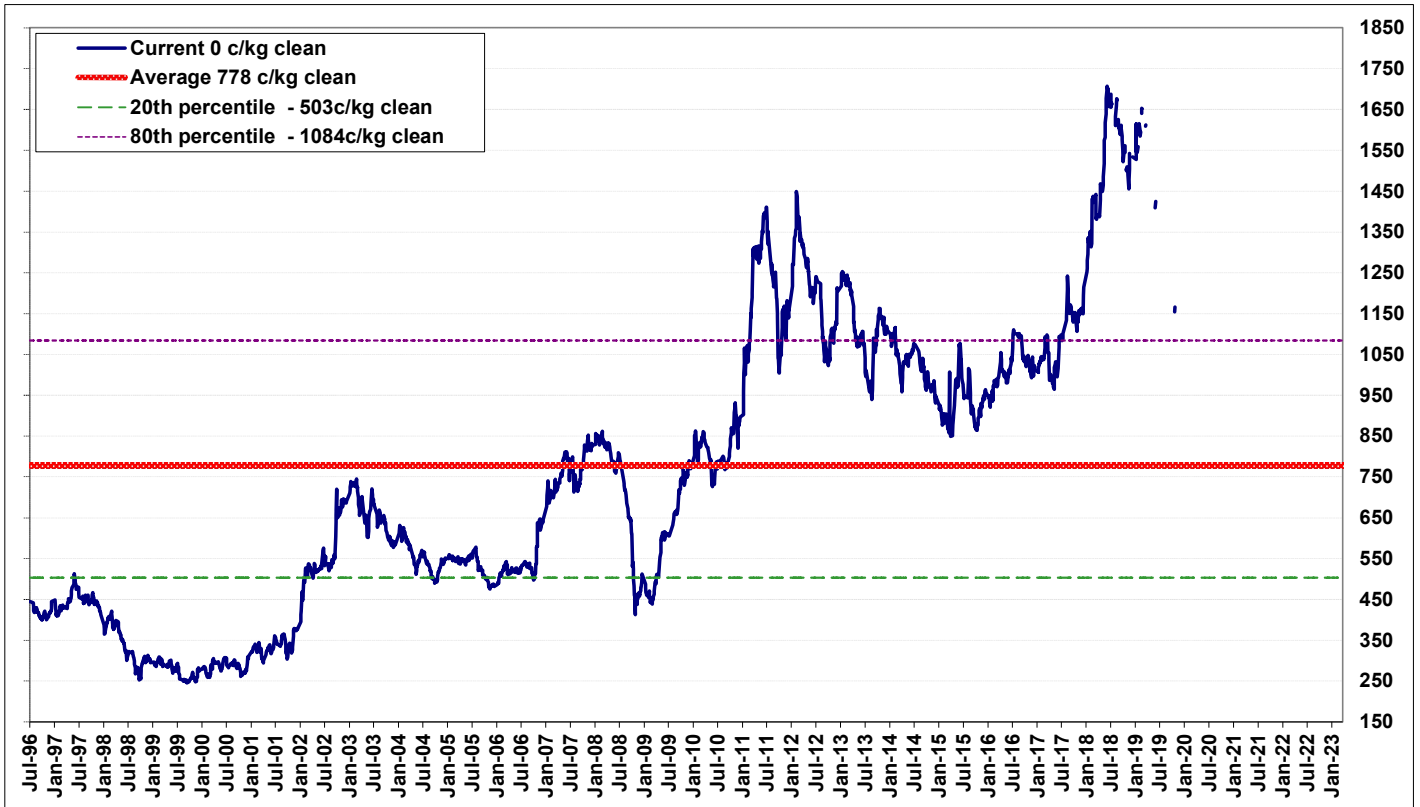

AWEX wool prices in USD from 04-Jul-96 to 23-Mar-23
Average of Nth & Sth Micron Price Guides 21 Micron

Produced by Landmark Risk Management. For enquiries call 1800 639 396

AWEX wool prices from 04-Jul-96 to 23-Mar-23
Average of Nth & Sth Micron Price Guides 22 Micron

Produced by Landmark Risk Management. For enquiries call 1800 639 396

AWEX wool prices in USD from 04-Jul-96 to 23-Mar-23
Average of Nth & Sth Micron Price Guides 22 Micron

Produced by Landmark Risk Management. For enquiries call 1800 639 396

AWEX wool prices from 04-Jul-96 to 23-Mar-23 Average of Nth & Sth Micron Price Guides 23 Micron

Produced by Landmark Risk Management. For enquiries call 1800 639 396

AWEX wool prices in USD from 04-Jul-96 to 23-Mar-23
Average of Nth & Sth Micron Price Guides 23 Micron