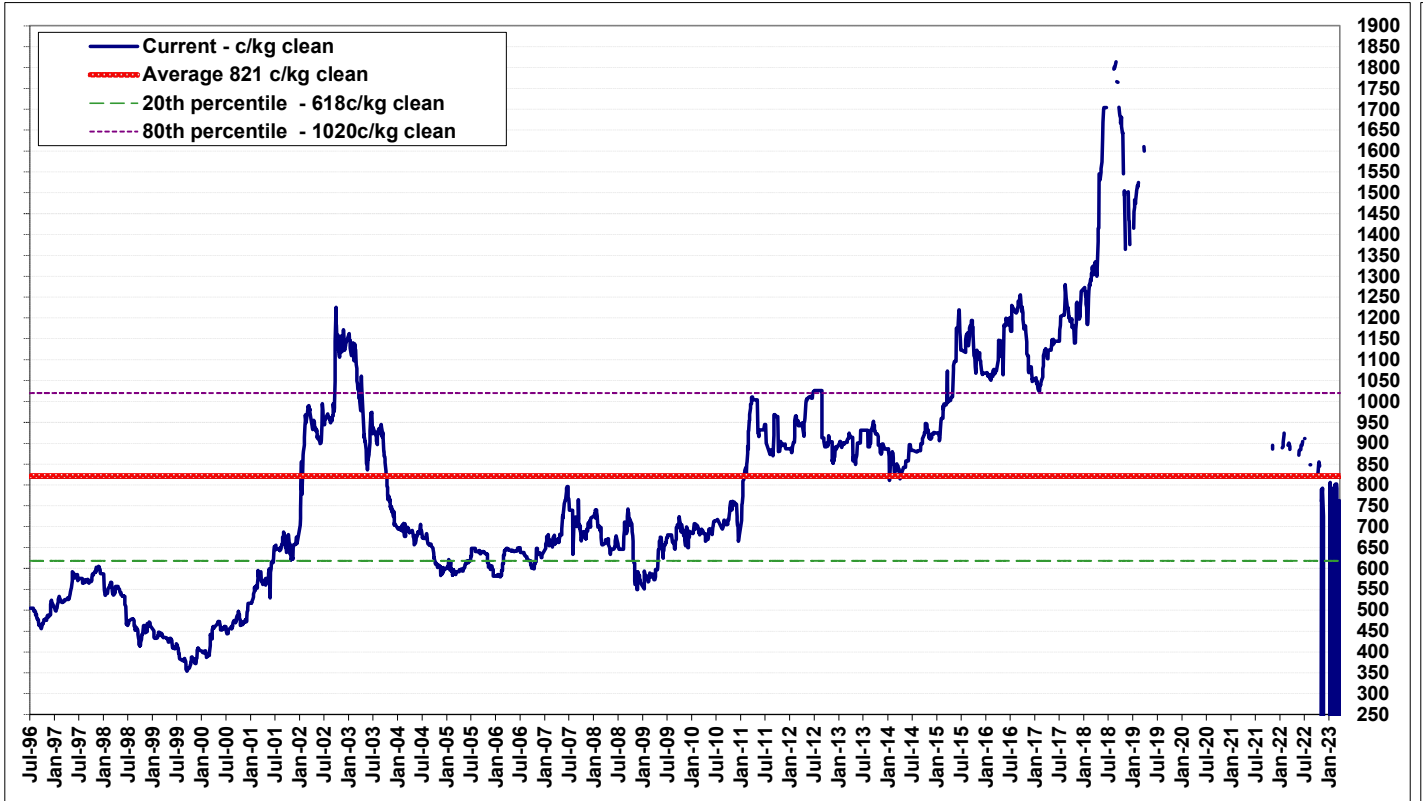

AWEX wool prices from 04-Jul-96 to 23-Mar-23 Average of Nth & Sth Micron Price Guides 23 Micron

Produced by Landmark Risk Management. For enquiries call 1800 639 396

AWEX wool prices in USD from 04-Jul-96 to 23-Mar-23
Average of Nth & Sth Micron Price Guides 23 Micron

Produced by Landmark Risk Management. For enquiries call 1800 639 396

AWEX wool prices from 04-Jul-96 to 23-Mar-23
Average of Nth & Sth Micron Price Guides 24 Micron

Produced by Landmark Risk Management. For enquiries call 1800 639 396

AWEX wool prices in USD from 04-Jul-96 to 23-Mar-23
Average of Nth & Sth Micron Price Guides 24 Micron

Produced by Landmark Risk Management. For enquiries call 1800 639 396

AWEX wool prices from 04-Jul-96 to 23-Mar-23
Average of Nth & Sth Micron Price Guides 25 Micron