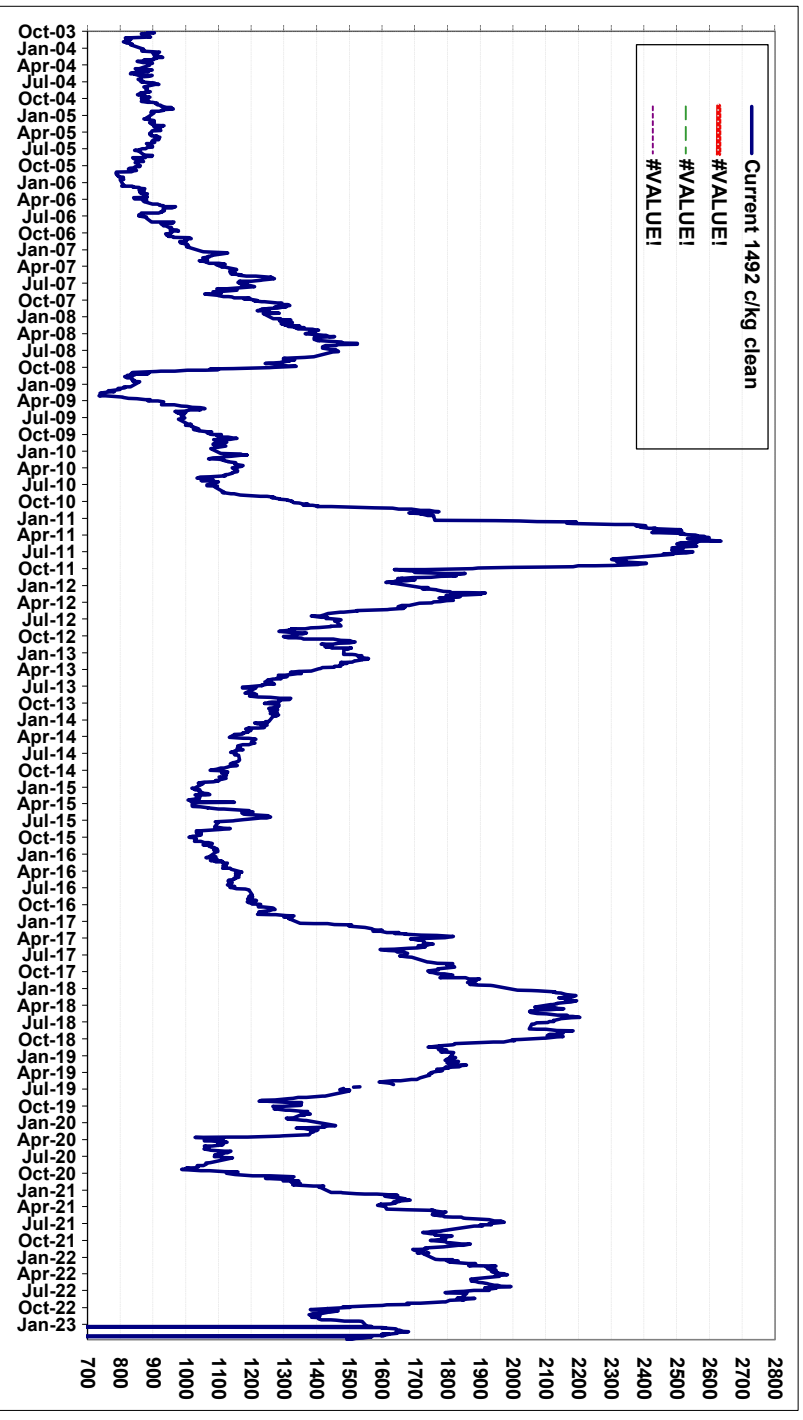

AWEX wool prices in USD from 01-Oct-03 to 23-Mar-23
Average of Nth & Sth Micron Price Guides 17 Micron

Produced by Landmark Risk Management. For enquiries call 1800 639 396