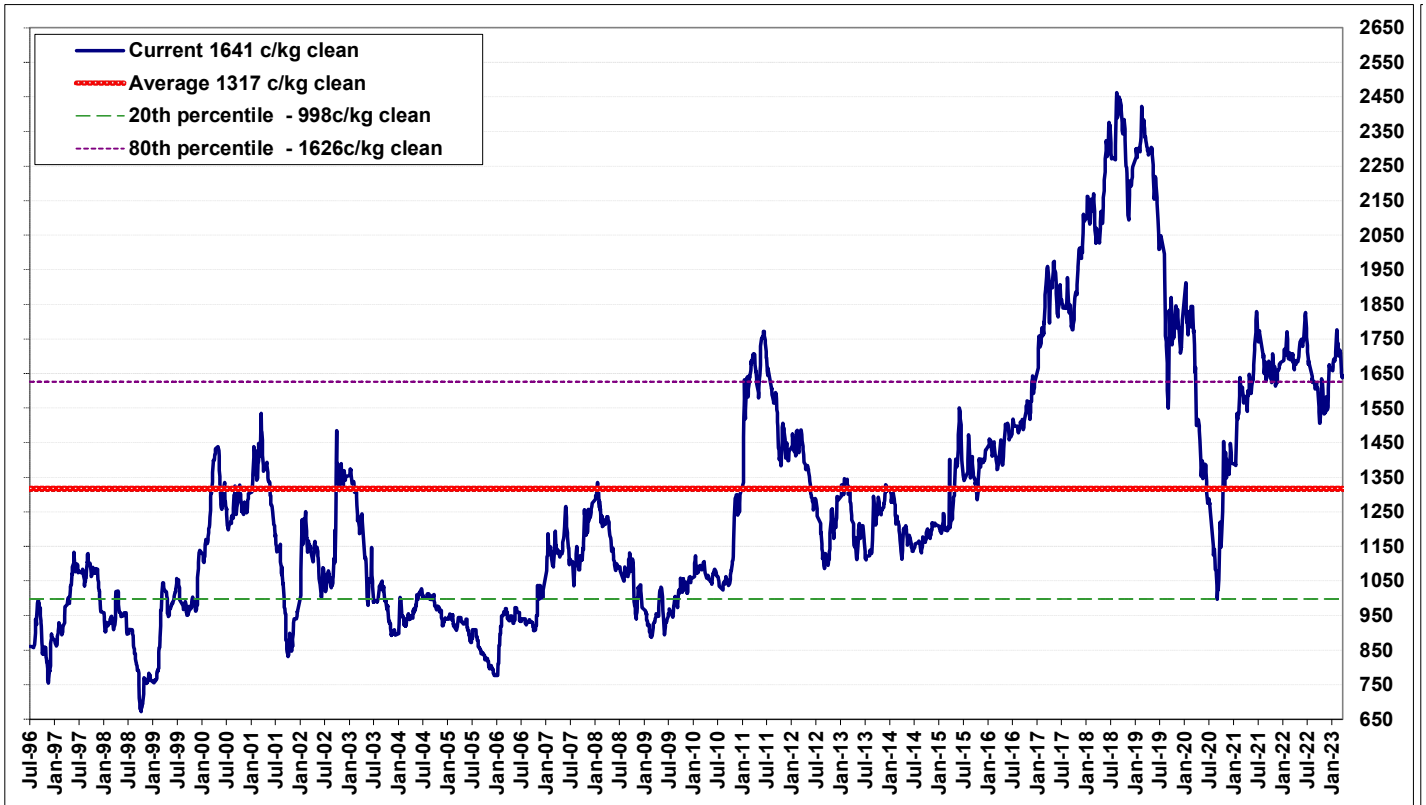

Produced by Landmark Risk Management. For enquiries call 1800 639 396

AWEX wool prices in USD from 04-Jul-96 to 23-Mar-23
Average of Nth & Sth Micron Price Guides 18 Micron

Produced by Landmark Risk Management. For enquiries call 1800 639 396

AWEX wool prices from 04-Jul-96 to 23-Mar-23
Average of Nth & Sth Micron Price Guides 18.5 Micron

Produced by Landmark Risk Management. For enquiries call 1800 639 396

AWEX wool prices in USD from 04-Jul-96 to 23-Mar-23
Average of Nth & Sth Micron Price Guides 18.5 Micron

Produced by Landmark Risk Management. For enquiries call 1800 639 396

AWEX wool prices from 04-Jul-96 to 23-Mar-23
Average of Nth & Sth Micron Price Guides 19 Micron

Produced by Landmark Risk Management. For enquiries call 1800 639 396