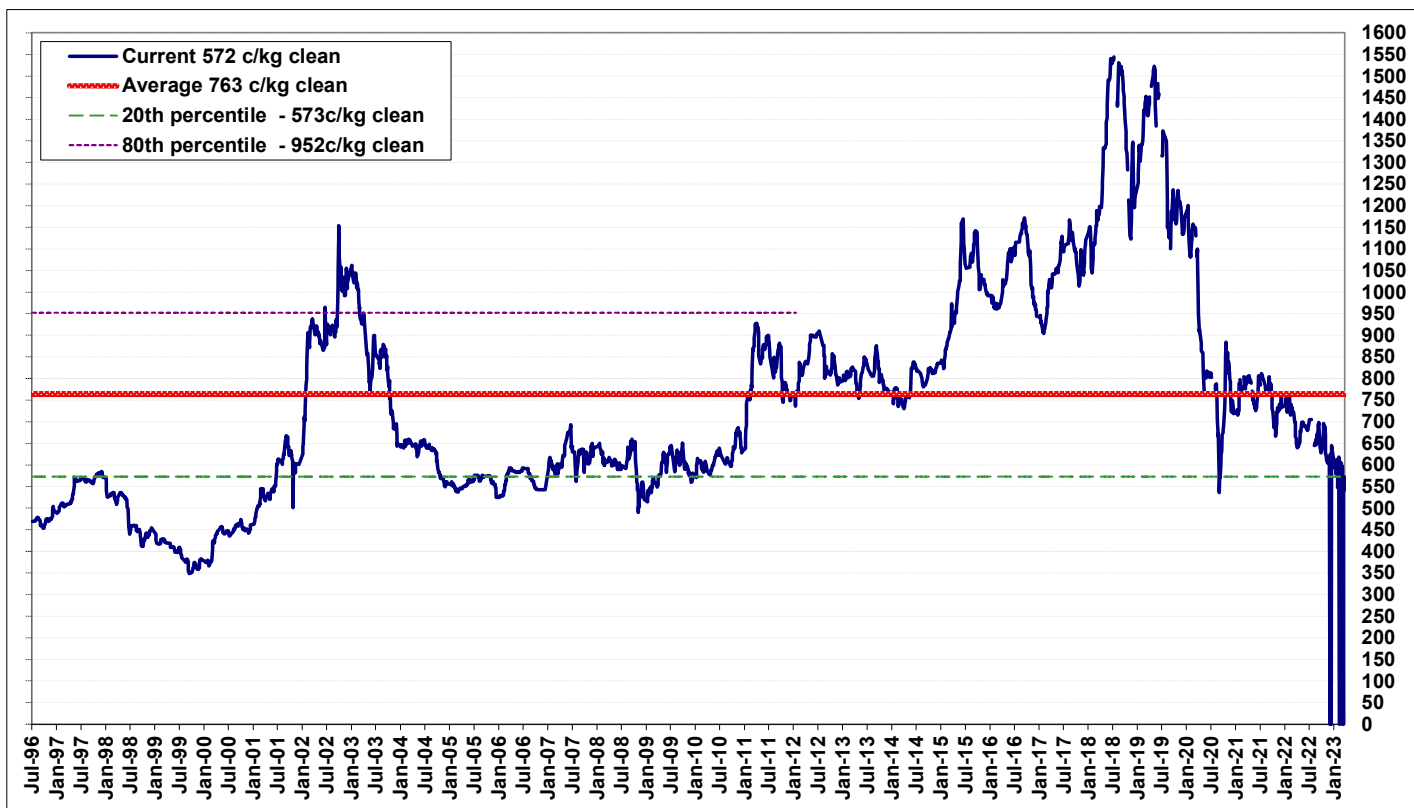

AWEX wool prices from 04-Jul-96 to 23-Mar-23
Average of Nth & Sth Micron Price Guides 26 Micron

Produced by Landmark Risk Management. For enquiries call 1800 639 396