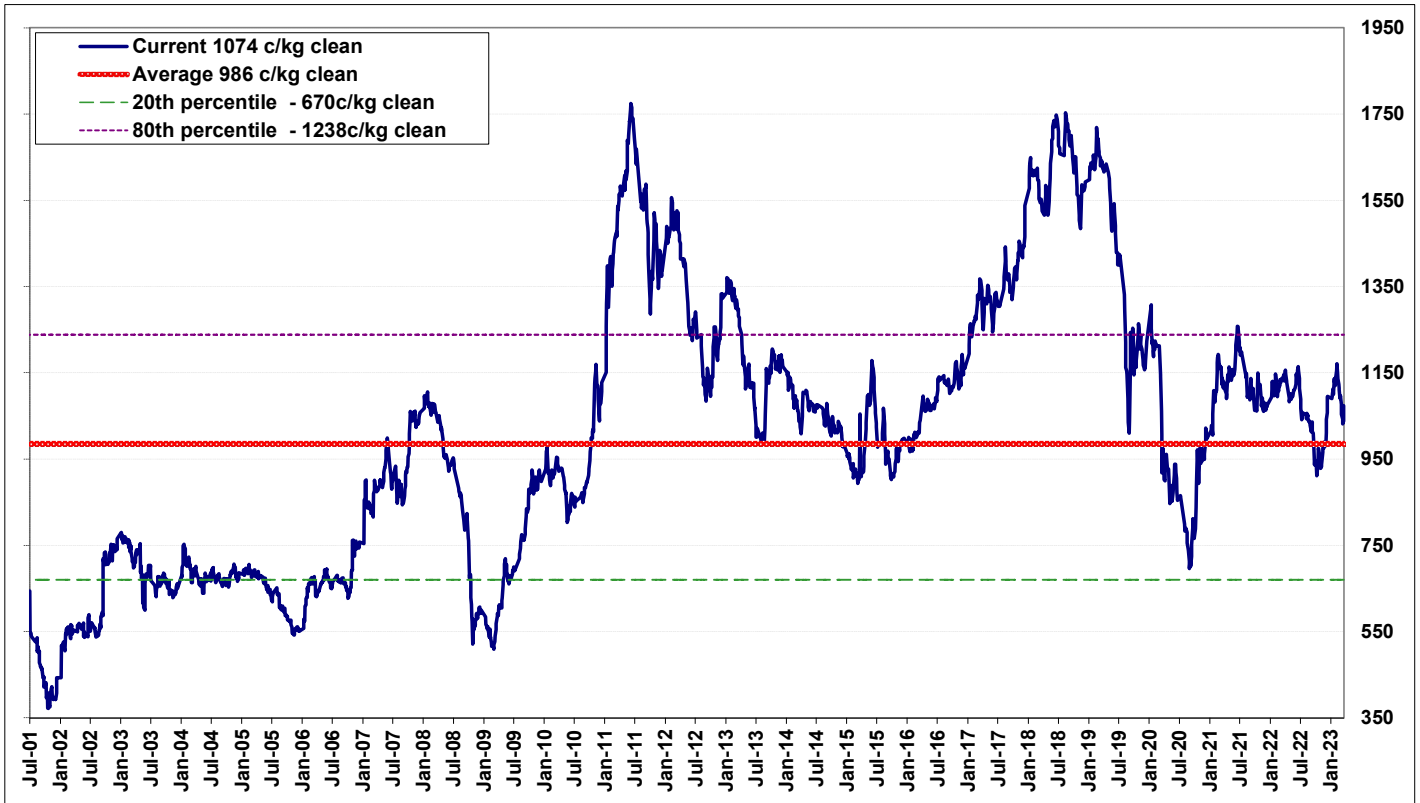

Produced by Landmark Risk Management. For enquiries call 1800 639 396

AWEX wool prices from 04-Jul-96 to 23-Mar-23
Average of Nth & Sth Micron Price Guides 19 Micron

Produced by Landmark Risk Management. For enquiries call 1800 639 396

AWEX wool prices in USD from 04-Jul-96 to 23-Mar-23
Average of Nth & Sth Micron Price Guides 19 Micron

Produced by Landmark Risk Management. For enquiries call 1800 639 396

AWEX wool prices from 04-Jul-96 to 23-Mar-23
Average of Nth & Sth Micron Price Guides 19.5 Micron

Produced by Landmark Risk Management. For enquiries call 1800 639 396

AWEX wool prices in USD from 04-Jul-96 to 23-Mar-23
Average of Nth & Sth Micron Price Guides 19.5 Micron

Produced by Landmark Risk Management. For enquiries call 1800 639 396