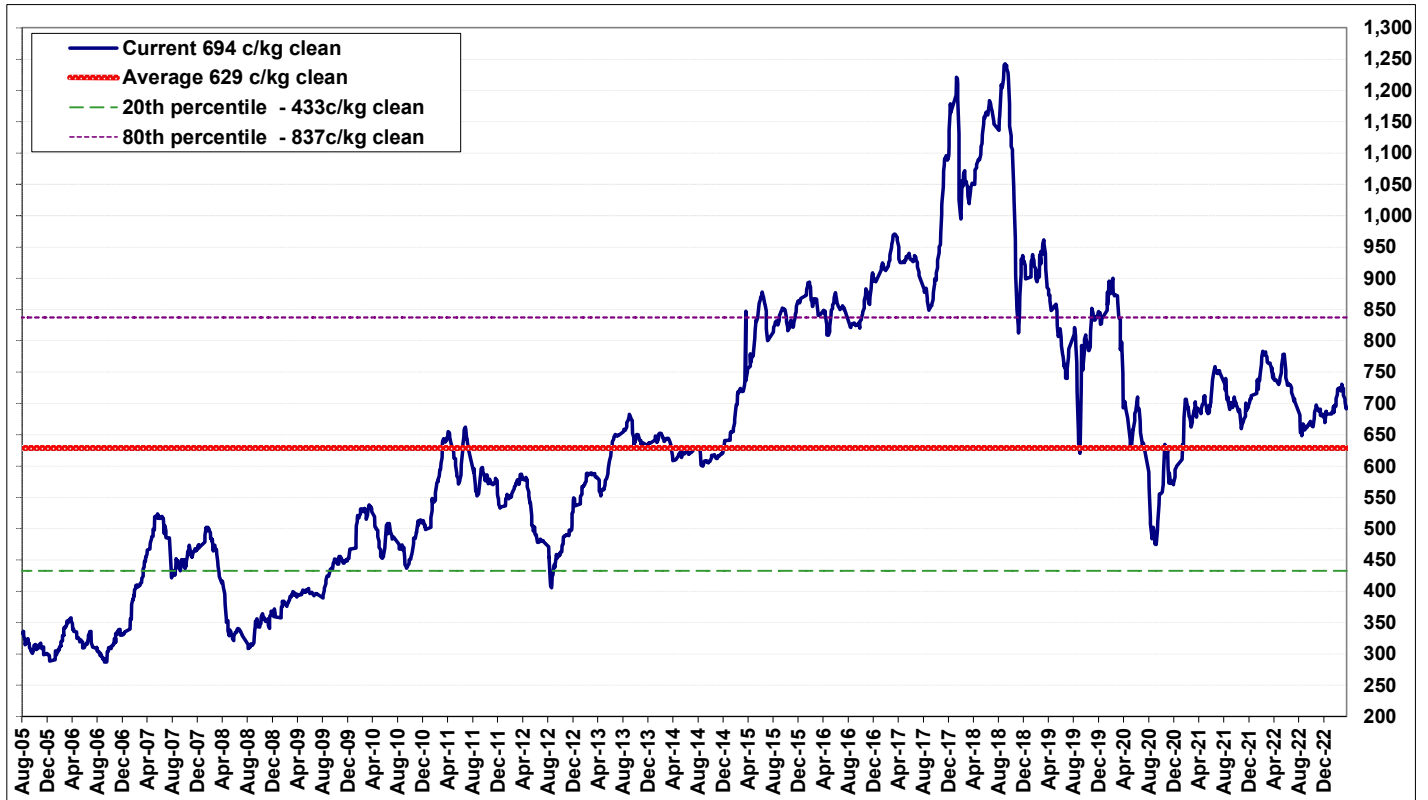

AWEX wool prices in USD from 04-Aug-05 to 23-Mar-23
Average of Nth & Sth Micron Price Guides M Cardings

Produced by Landmark Risk Management. For enquiries call 1800 639 396