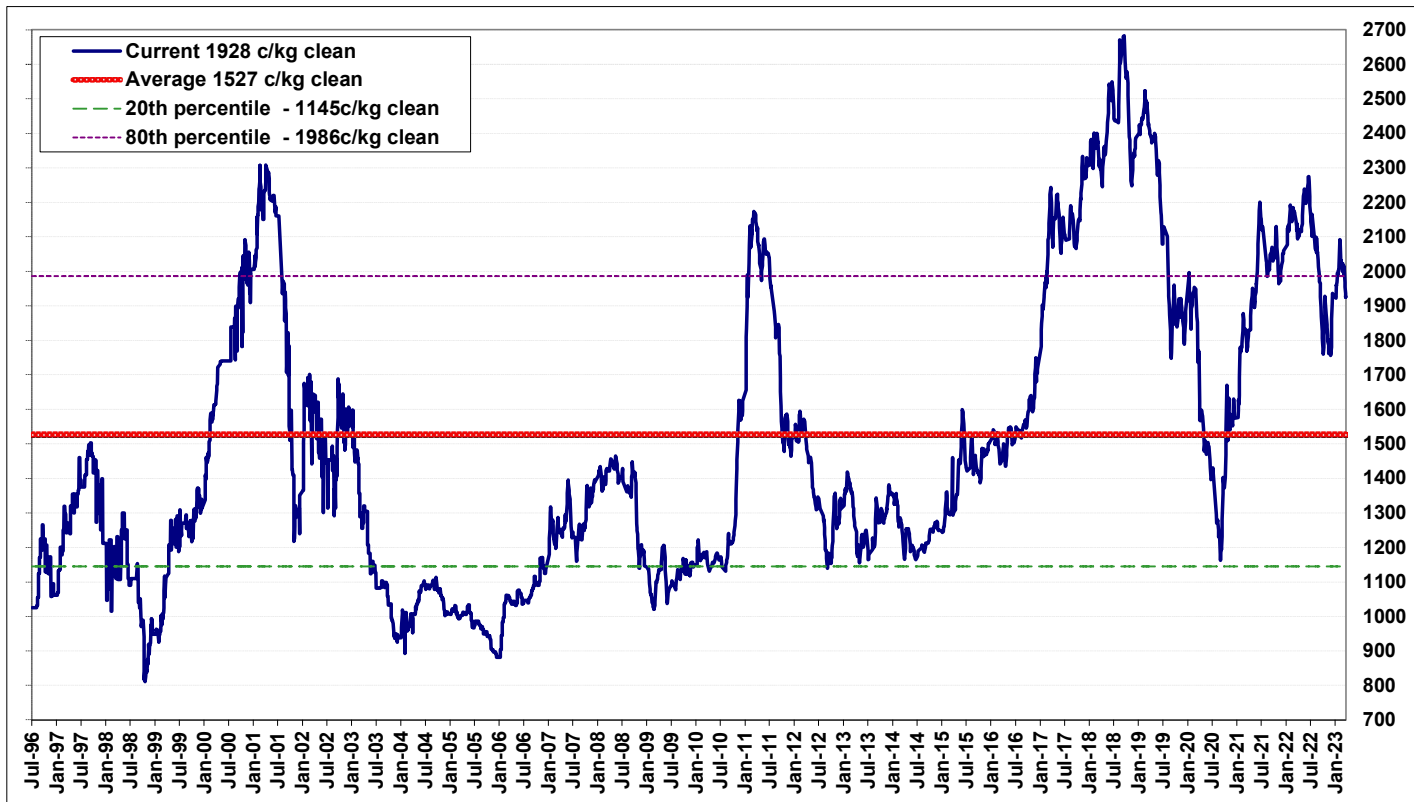

Produced by Landmark Risk Management. For enquiries call 1800 639 396

AWEX wool prices from 22-Jun-06 to 23-Mar-23
Average of Nth & Sth Micron Price Guides 17.5 Micron

Produced by Landmark Risk Management. For enquiries call 1800 639 396

AWEX wool prices in USD from 22-Jun-06 to 23-Mar-23
Average of Nth & Sth Micron Price Guides 17.5 Micron

Produced by Landmark Risk Management. For enquiries call 1800 639 396

AWEX wool prices from 04-Jul-96 to 23-Mar-23
Average of Nth & Sth Micron Price Guides 18 Micron