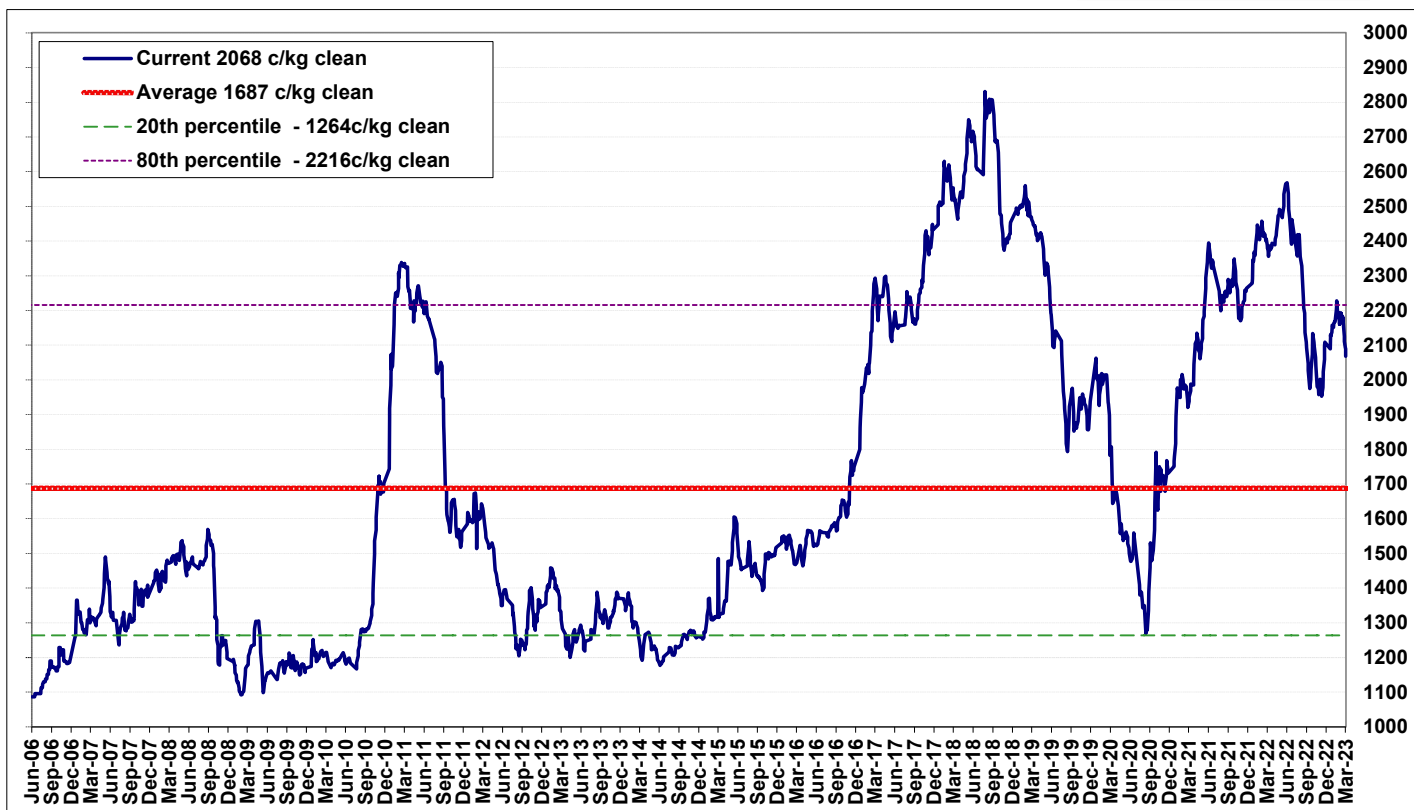

AWEX wool prices from 01-Oct-03 to 23-Mar-23
Average of Nth & Sth Micron Price Guides 17 Micron

Produced by Landmark Risk Management. For enquiries call 1800 639 396

AWEX wool prices in USD from 01-Oct-03 to 23-Mar-23
Average of Nth & Sth Micron Price Guides 17 Micron

Produced by Landmark Risk Management. For enquiries call 1800 639 396

AWEX wool prices from 22-Jun-06 to 23-Mar-23
Average of Nth & Sth Micron Price Guides 17.5 Micron

Produced by Landmark Risk Management. For enquiries call 1800 639 396