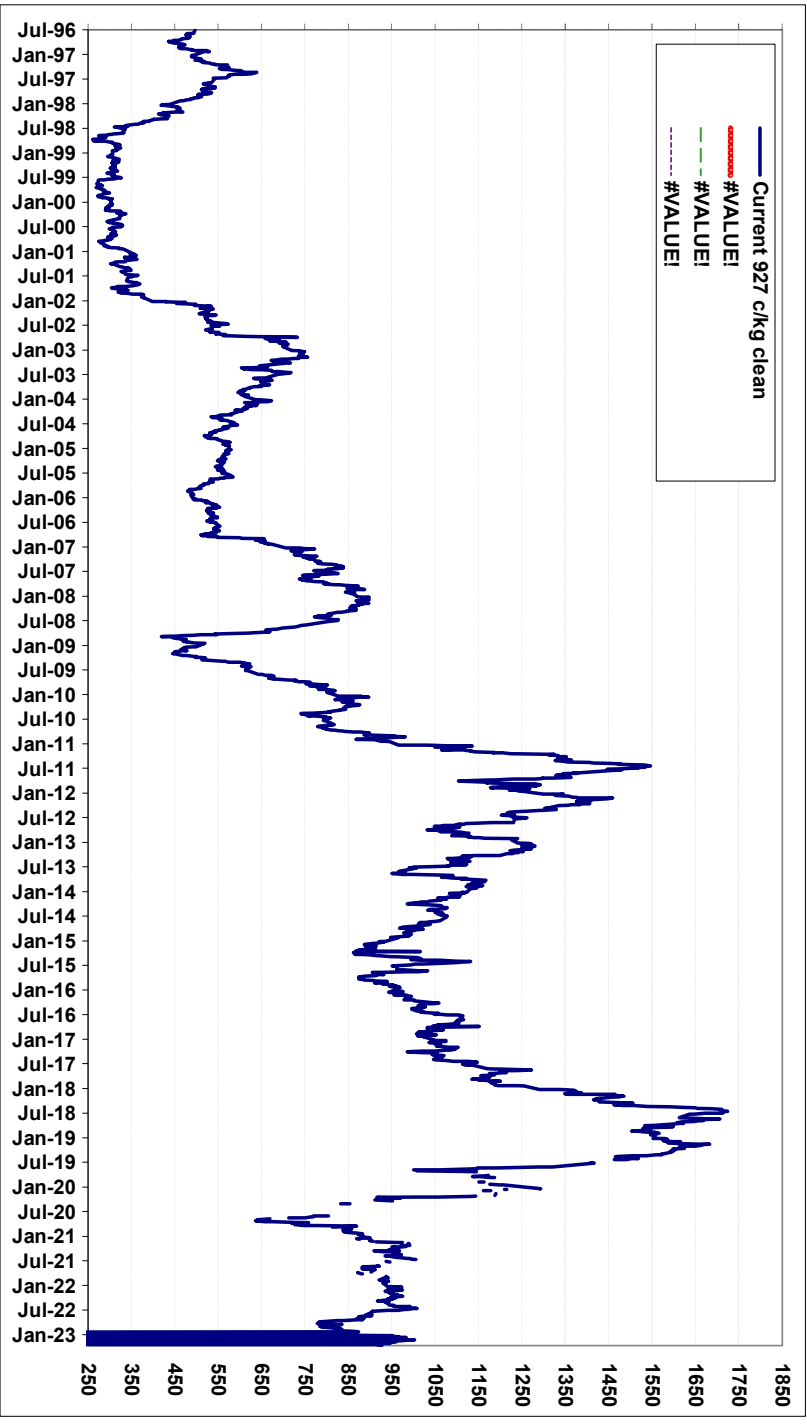

AWEX wool prices in USD from 04-Jul-96 to 23-Mar-23
Average of Nth & Sth Micron Price Guides 22 Micron

Produced by Landmark Risk Management. For enquiries call 1800 639 396