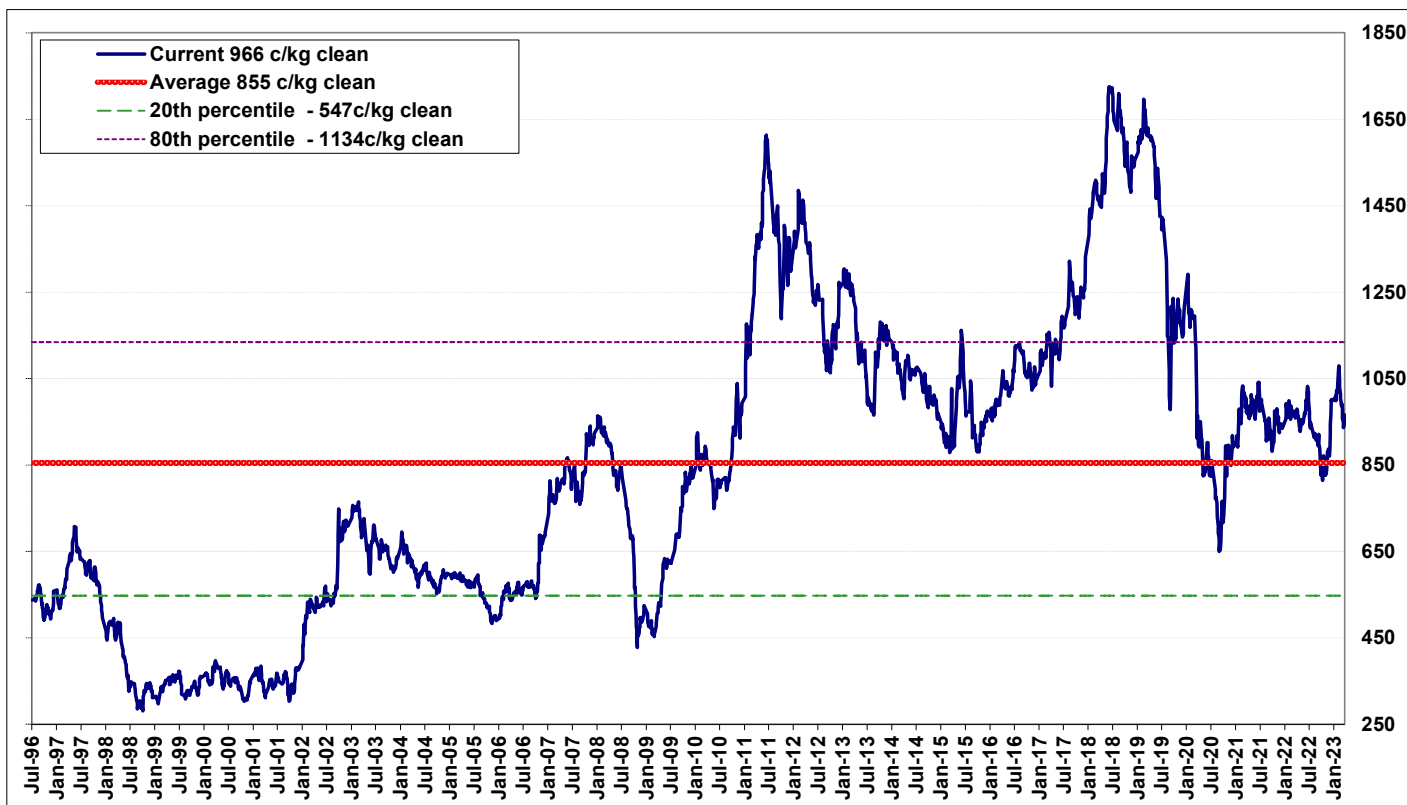

AWEX wool prices in USD from 04-Jul-96 to 23-Mar-23
Average of Nth & Sth Micron Price Guides 21 Micron

Produced by Landmark Risk Management. For enquiries call 1800 639 396