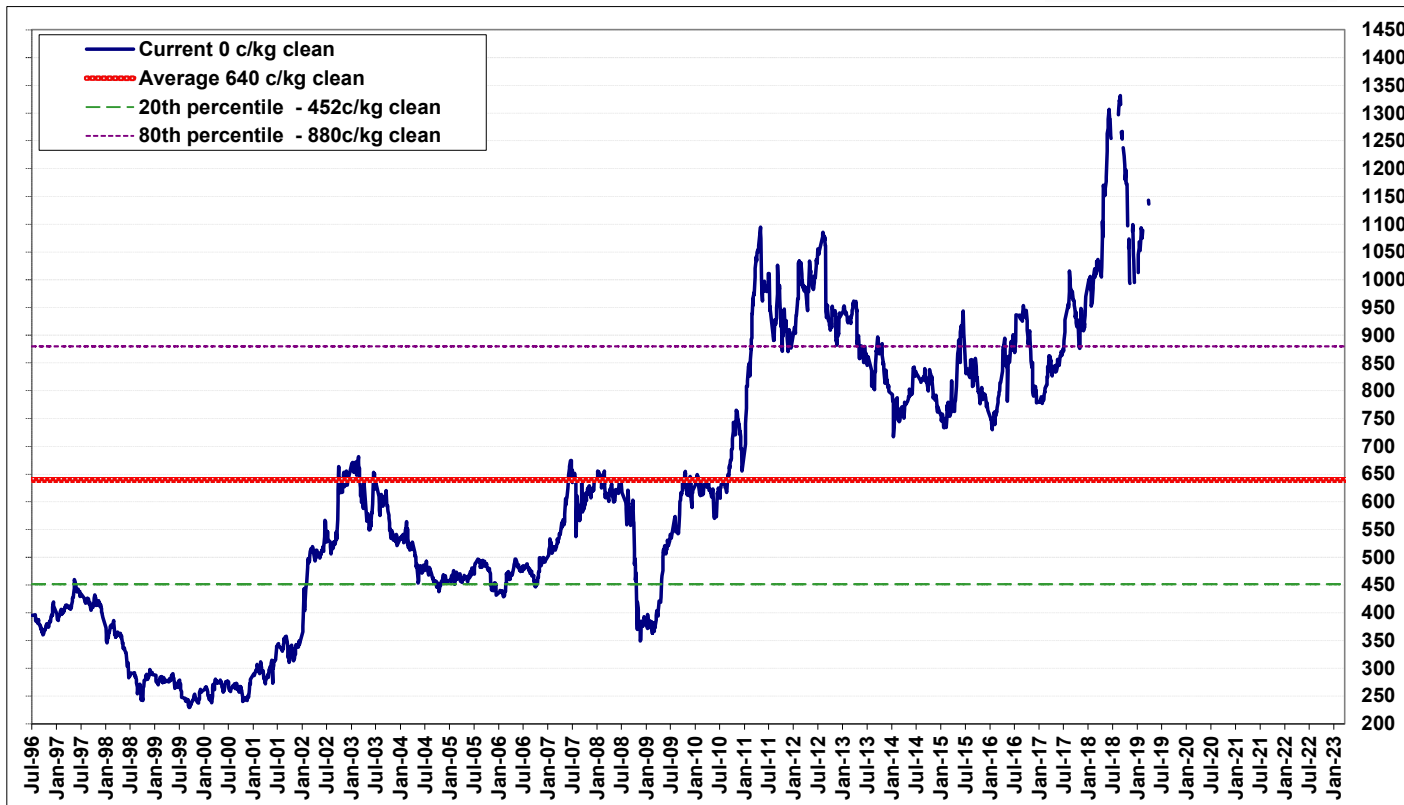

Produced by Landmark Risk Management. For enquiries call 1800 639 396

AWEX wool prices from 04-Jul-96 to 23-Mar-23
Average of Nth & Sth Micron Price Guides 24 Micron

Produced by Landmark Risk Management. For enquiries call 1800 639 396

AWEX wool prices in USD from 04-Jul-96 to 23-Mar-23
Average of Nth & Sth Micron Price Guides 24 Micron

Produced by Landmark Risk Management. For enquiries call 1800 639 396

AWEX wool prices from 04-Jul-96 to 23-Mar-23
Average of Nth & Sth Micron Price Guides 25 Micron

Produced by Landmark Risk Management. For enquiries call 1800 639 396

AWEX wool prices in USD from 04-Jul-96 to 23-Mar-23
Average of Nth & Sth Micron Price Guides 25 Micron

Produced by Landmark Risk Management. For enquiries call 1800 639 396