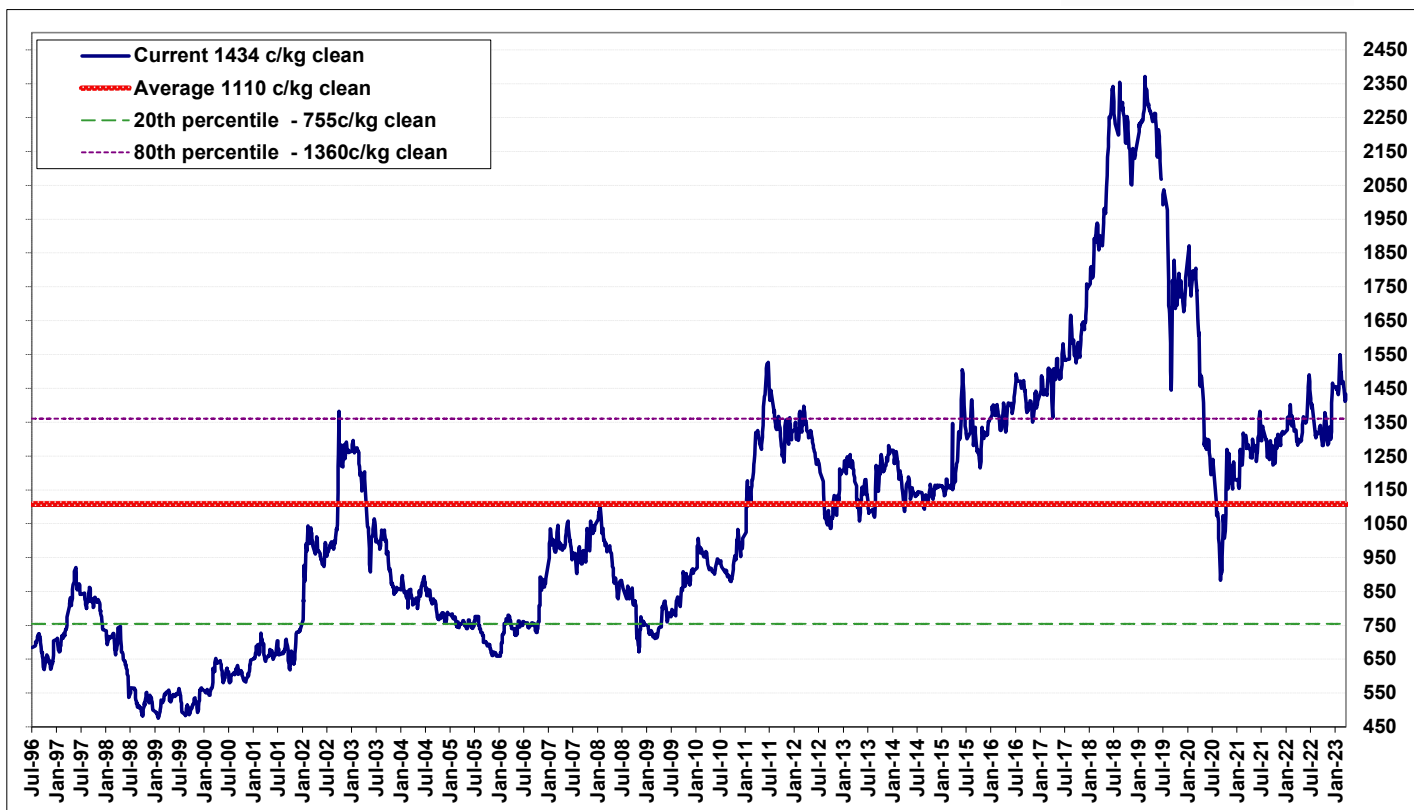

Produced by Landmark Risk Management. For enquiries call 1800 639 396

AWEX wool prices in USD from 04-Jul-96 to 23-Mar-23
Average of Nth & Sth Micron Price Guides 19.5 Micron

Produced by Landmark Risk Management. For enquiries call 1800 639 396

AWEX wool prices from 04-Jul-96 to 23-Mar-23
Average of Nth & Sth Micron Price Guides 20 Micron

Produced by Landmark Risk Management. For enquiries call 1800 639 396

AWEX wool prices in USD from 04-Jul-96 to 23-Mar-23 Average of Nth & Sth Micron Price Guides 20 Micron

Produced by Landmark Risk Management. For enquiries call 1800 639 396

AWEX wool prices from 04-Jul-96 to 23-Mar-23
Average of Nth & Sth Micron Price Guides 21 Micron

Produced by Landmark Risk Management. For enquiries call 1800 639 396