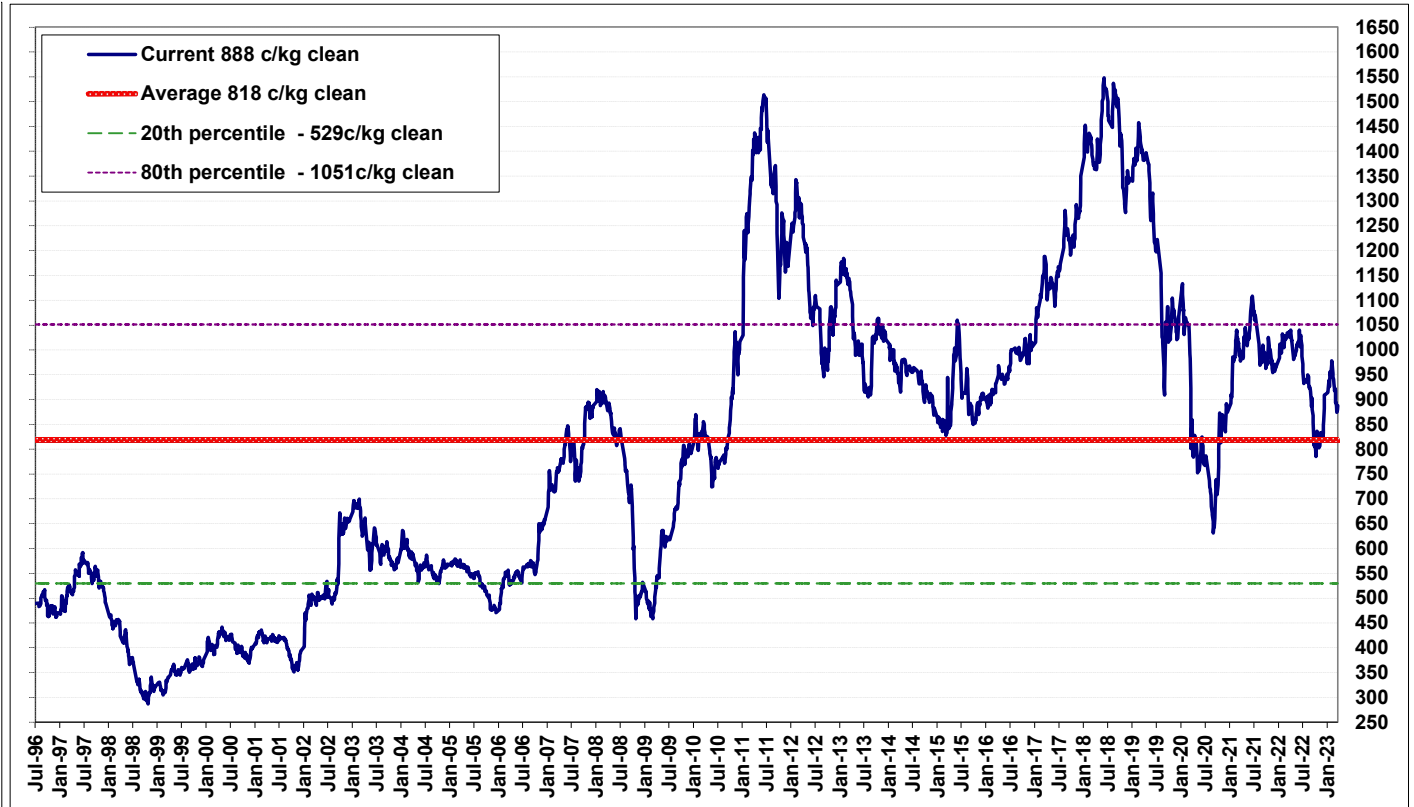

AWEX EMI in USD from 04-Jul-96 to 23-Mar-23

Produced by Landmark Risk Management. For enquiries call 1800 639 396

AWEX wool prices from 16-Aug-06 to 23-Mar-23
Average of Nth & Sth Micron Price Guides 16.5 Micron

Produced by Landmark Risk Management. For enquiries call 1800 639 396

AWEX wool prices in USD from 17-Aug-06 to 23-Mar-23
Average of Nth & Sth Micron Price Guides 16.5 Micron

Produced by Landmark Risk Management. For enquiries call 1800 639 396