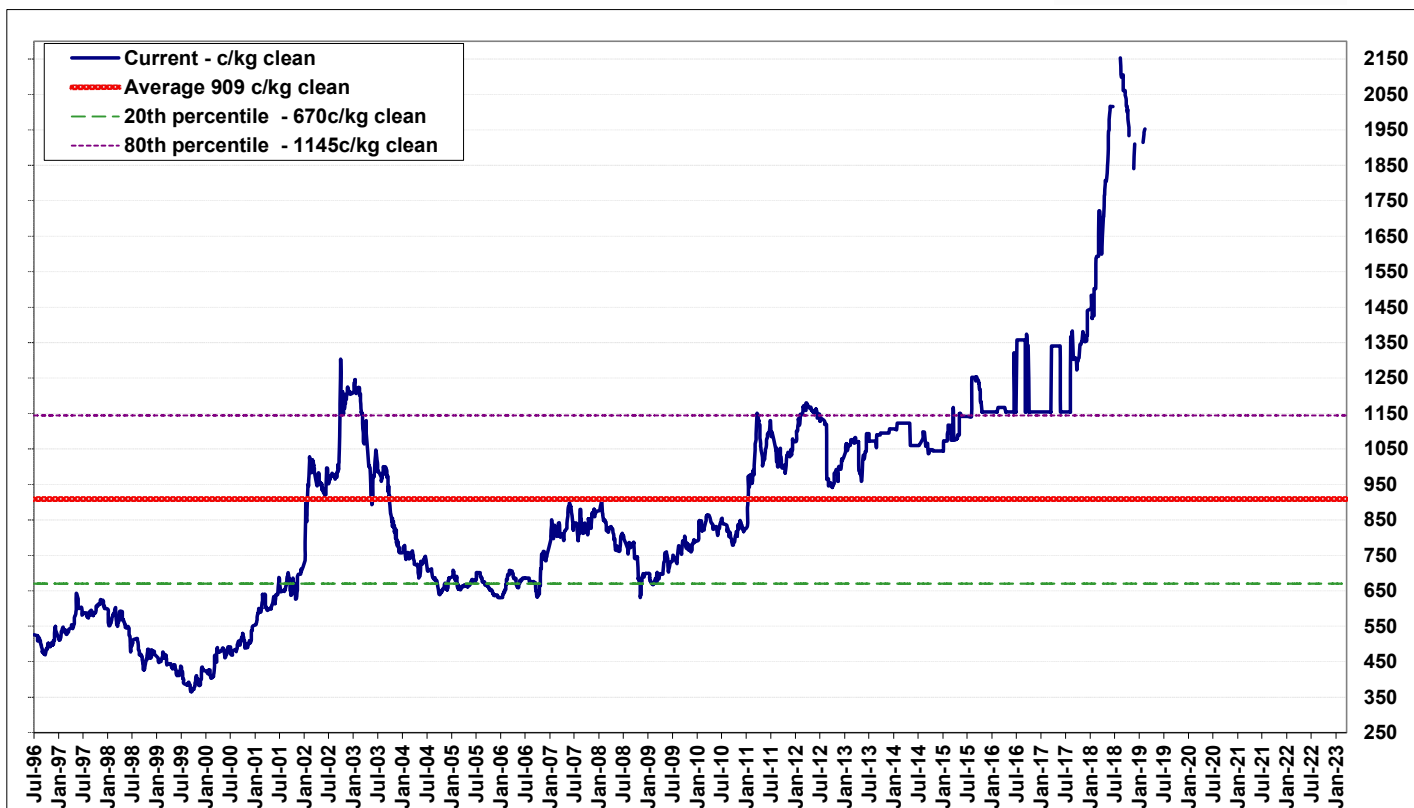

AWEX wool prices from 04-Jul-96 to 23-Mar-23 Average of Nth & Sth Micron Price Guides 23 Micron

Produced by Landmark Risk Management. For enquiries call 1800 639 396

AWEX wool prices in USD from 04-Jul-96 to 23-Mar-23
Average of Nth & Sth Micron Price Guides 23 Micron

Produced by Landmark Risk Management. For enquiries call 1800 639 396

AWEX wool prices from 04-Jul-96 to 23-Mar-23
Average of Nth & Sth Micron Price Guides 24 Micron

Produced by Landmark Risk Management. For enquiries call 1800 639 396