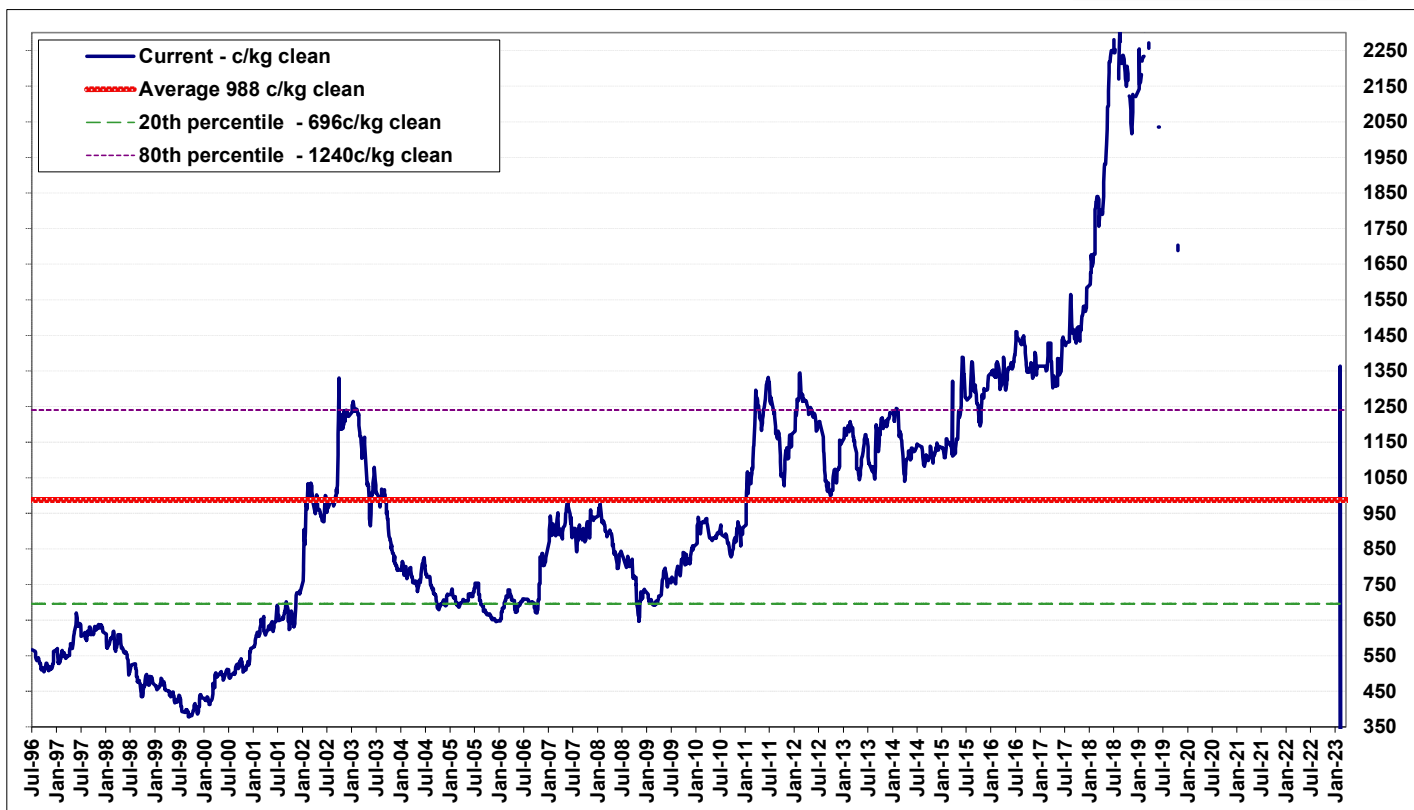

AWEX wool prices from 04-Jul-96 to 23-Mar-23 Average of Nth & Sth Micron Price Guides 23 Micron

Produced by Landmark Risk Management. For enquiries call 1800 639 396