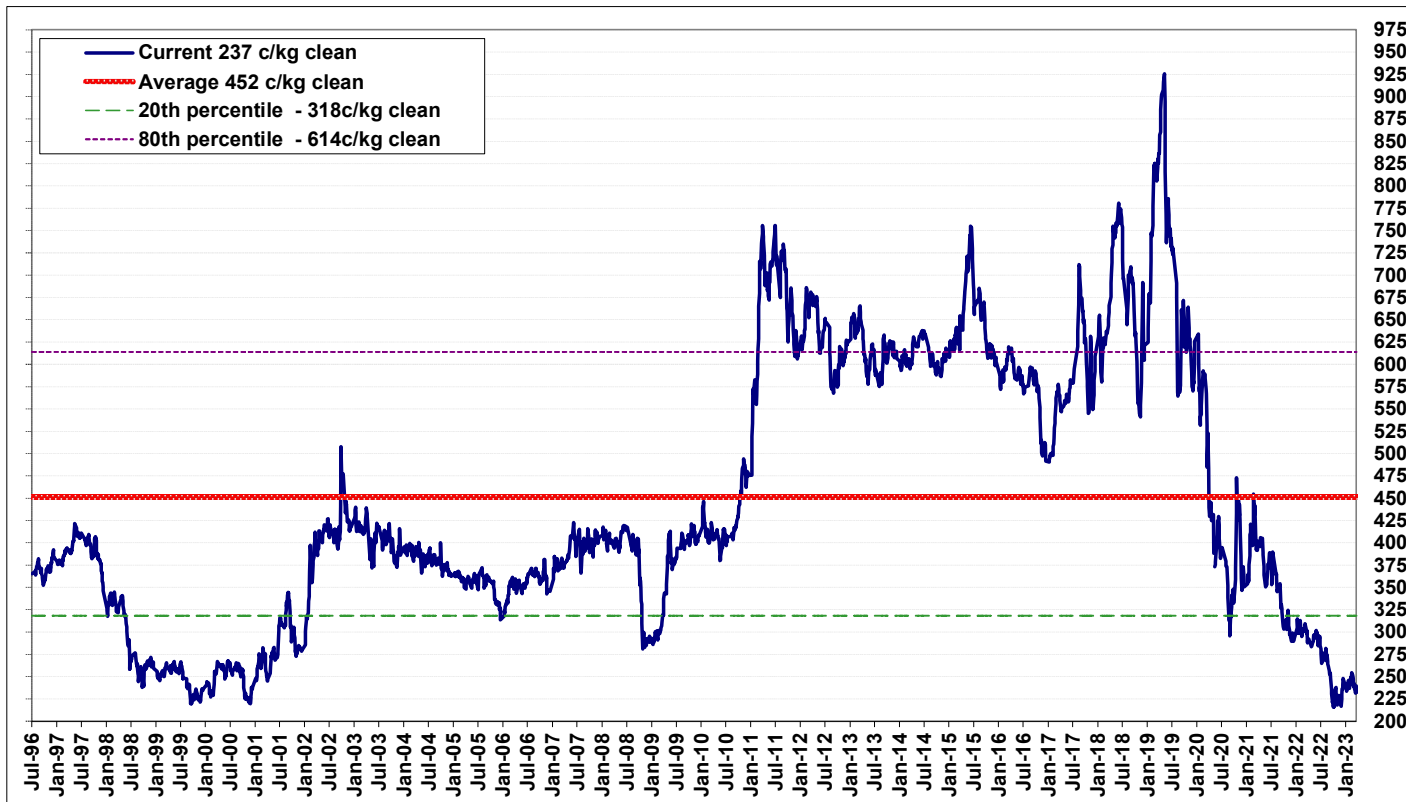

AWEX wool prices in USD from 04-Jul-96 to 23-Mar-23
Average of Nth & Sth Micron Price Guides 24 Micron

Produced by Landmark Risk Management. For enquiries call 1800 639 396

AWEX wool prices from 04-Jul-96 to 23-Mar-23
Average of Nth & Sth Micron Price Guides 25 Micron

Produced by Landmark Risk Management. For enquiries call 1800 639 396

AWEX wool prices in USD from 04-Jul-96 to 23-Mar-23
Average of Nth & Sth Micron Price Guides 25 Micron

Produced by Landmark Risk Management. For enquiries call 1800 639 396

AWEX wool prices from 04-Jul-96 to 23-Mar-23
Average of Nth & Sth Micron Price Guides 26 Micron

Produced by Landmark Risk Management. For enquiries call 1800 639 396

AWEX wool prices in USD from 04-Jul-96 to 23-Mar-23
Average of Nth & Sth Micron Price Guides 26 Micron