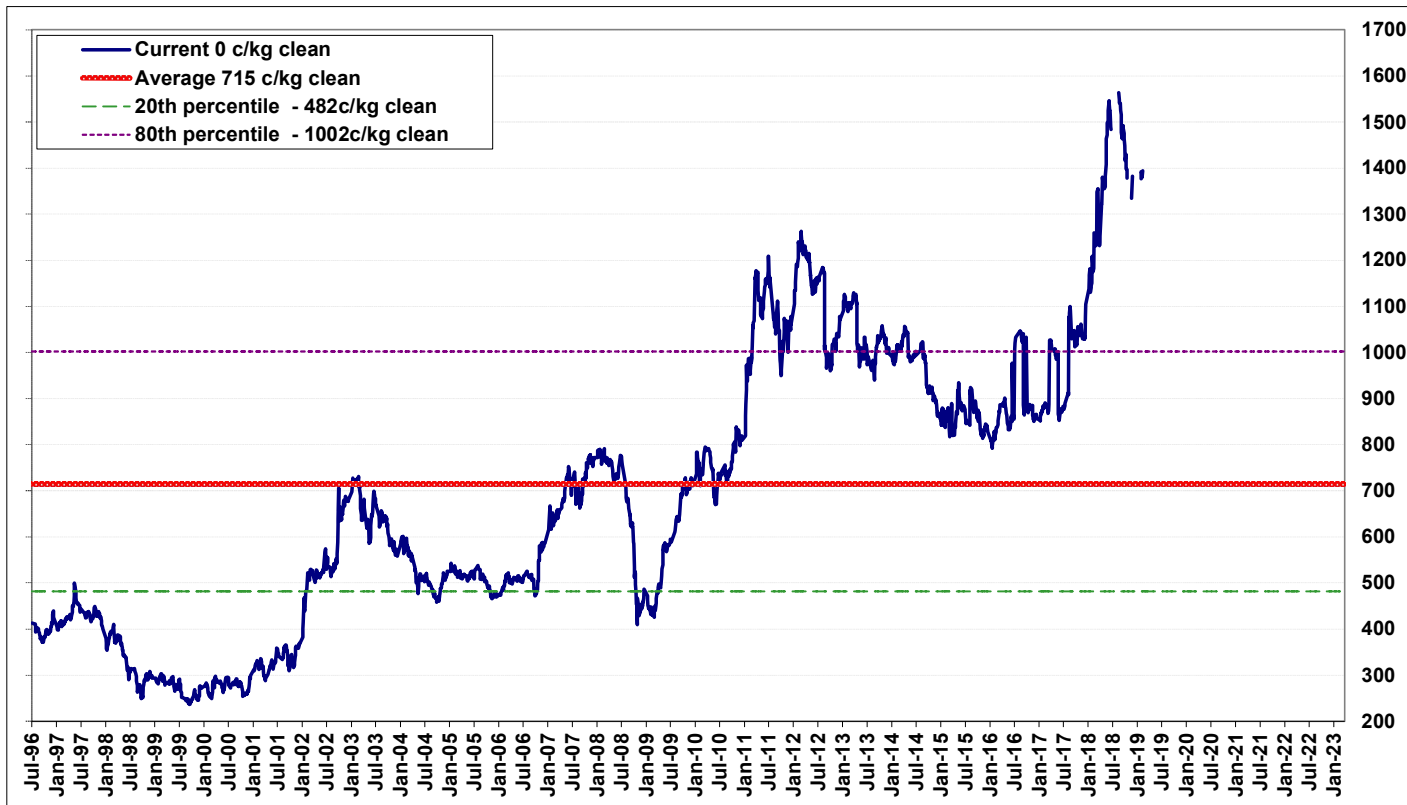

AWEX wool prices in USD from 04-Jul-96 to 23-Mar-23
Average of Nth & Sth Micron Price Guides 24 Micron

Produced by Landmark Risk Management. For enquiries call 1800 639 396