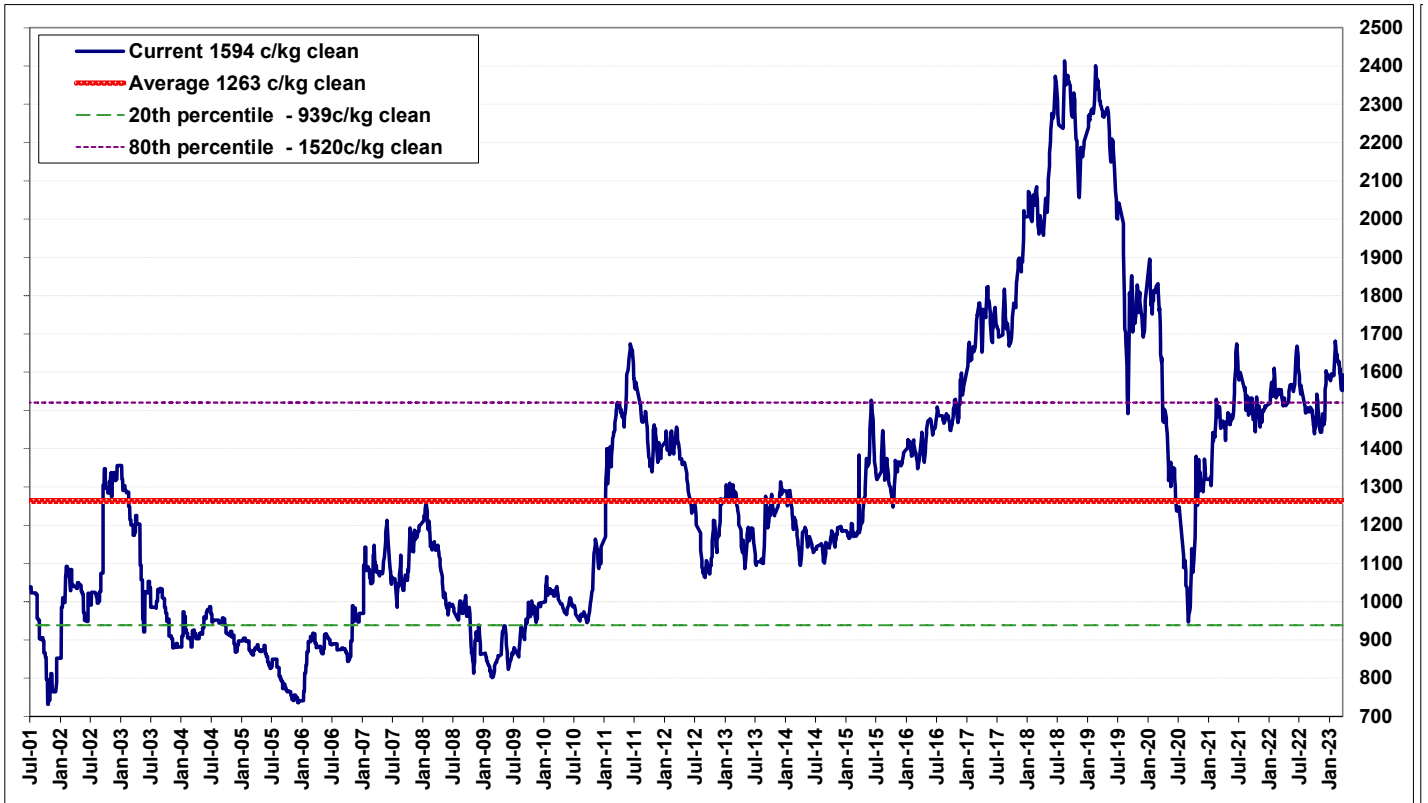

AWEX wool prices from 04-Jul-96 to 23-Mar-23
Average of Nth & Sth Micron Price Guides 18.5 Micron

Produced by Landmark Risk Management. For enquiries call 1800 639 396

AWEX wool prices in USD from 04-Jul-96 to 23-Mar-23
Average of Nth & Sth Micron Price Guides 18.5 Micron

Produced by Landmark Risk Management. For enquiries call 1800 639 396

AWEX wool prices from 04-Jul-96 to 23-Mar-23
Average of Nth & Sth Micron Price Guides 19 Micron

Produced by Landmark Risk Management. For enquiries call 1800 639 396

AWEX wool prices in USD from 04-Jul-96 to 23-Mar-23
Average of Nth & Sth Micron Price Guides 19 Micron

Produced by Landmark Risk Management. For enquiries call 1800 639 396

AWEX wool prices from 04-Jul-96 to 23-Mar-23
Average of Nth & Sth Micron Price Guides 19.5 Micron