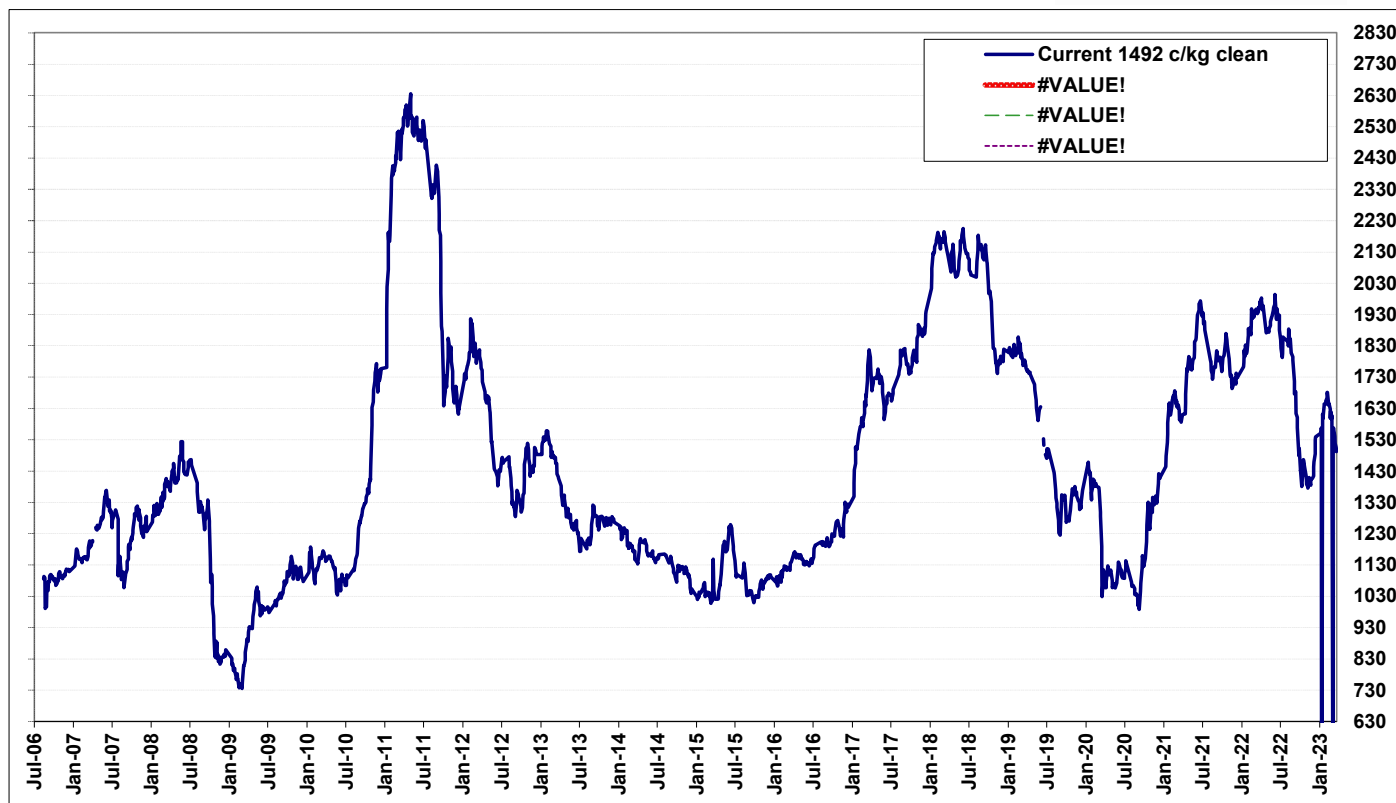

AWEX EMI in USD from 04-Jul-96 to 23-Mar-23

Produced by Landmark Risk Management. For enquiries call 1800 639 396

AWEX wool prices from 16-Aug-06 to 23-Mar-23
Average of Nth & Sth Micron Price Guides 16.5 Micron

Produced by Landmark Risk Management. For enquiries call 1800 639 396

AWEX wool prices in USD from 17-Aug-06 to 23-Mar-23
Average of Nth & Sth Micron Price Guides 16.5 Micron

Produced by Landmark Risk Management. For enquiries call 1800 639 396