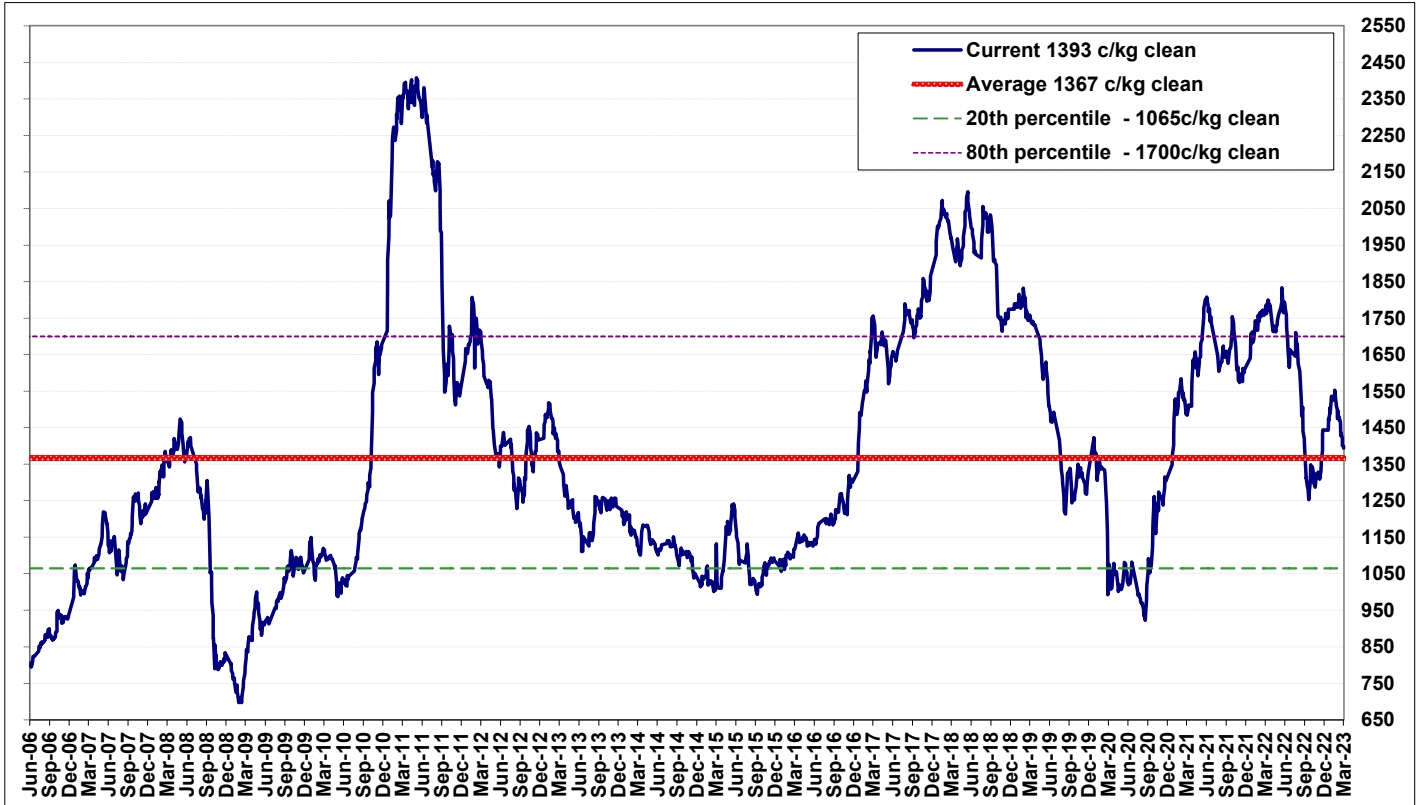

AWEX wool prices in USD from 22-Jun-06 to 23-Mar-23
Average of Nth & Sth Micron Price Guides 17.5 Micron

Produced by Landmark Risk Management. For enquiries call 1800 639 396