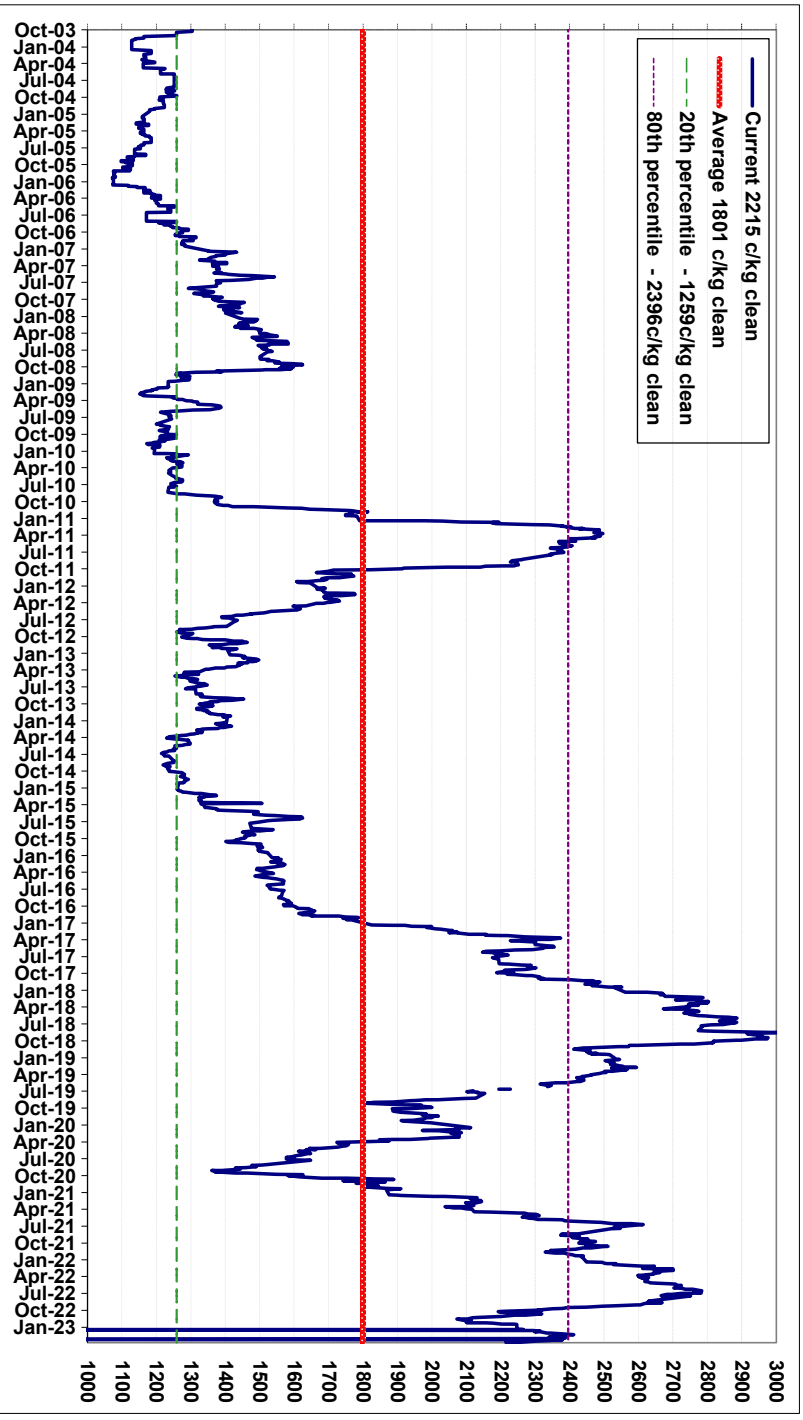

AWEX wool prices from 01-Oct-03 to 23-Mar-23
Average of Nth & Sth Micron Price Guides 17 Micron

Produced by Landmark Risk Management. For enquiries call 1800 639 396