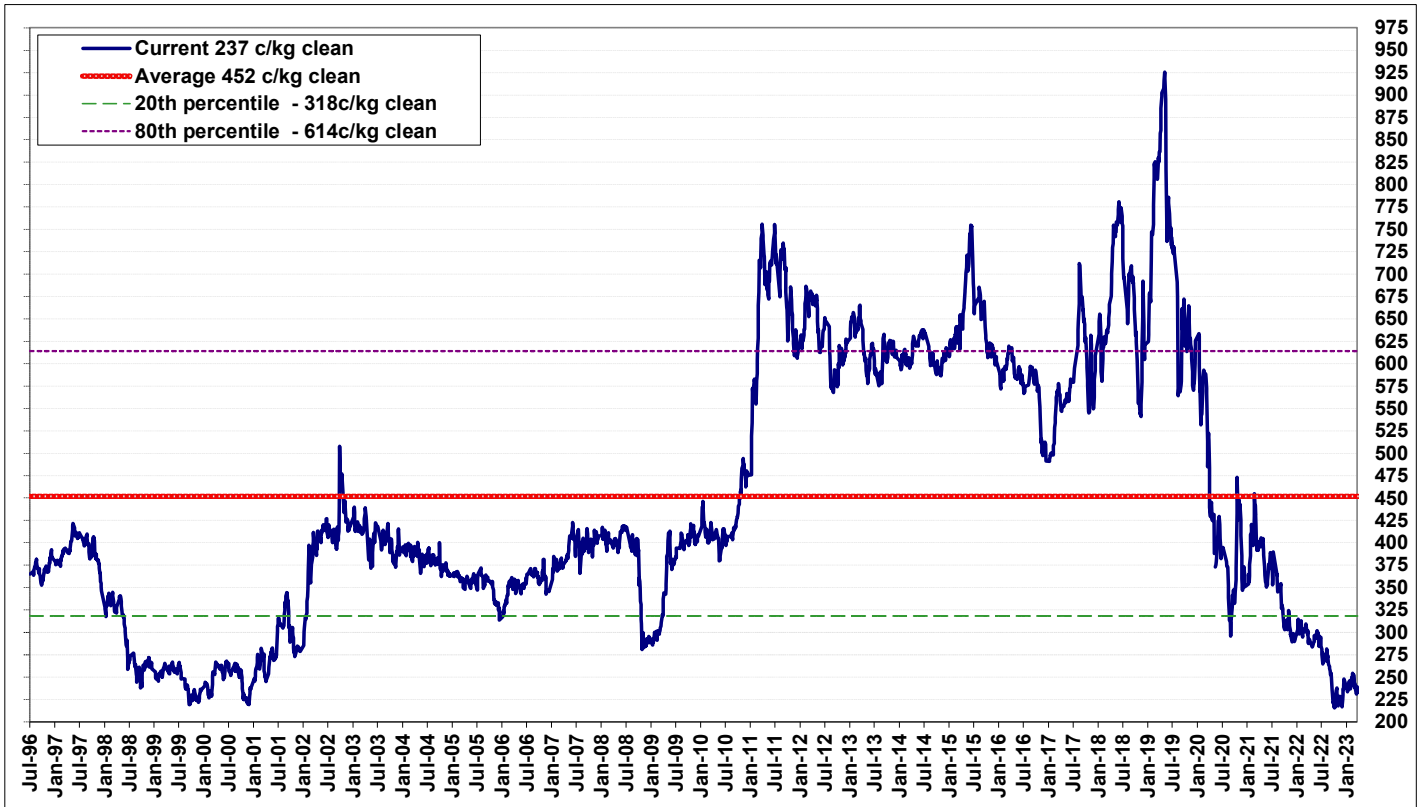

AWEX wool prices in USD from 04-Jul-96 to 23-Mar-23
Average of Nth & Sth Micron Price Guides 28 Micron

Produced by Landmark Risk Management. For enquiries call 1800 639 396