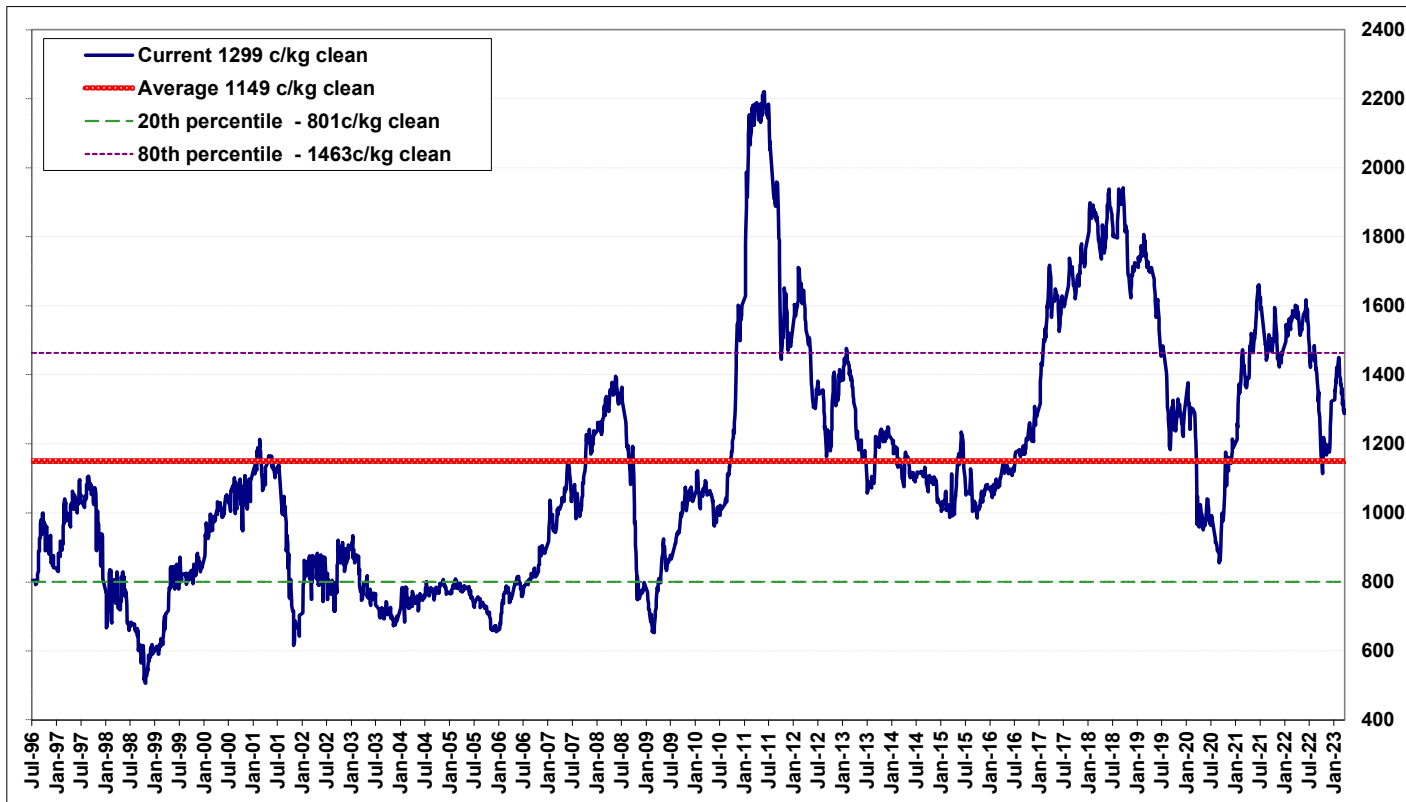

Produced by Landmark Risk Management. For enquiries call 1800 639 396

AWEX wool prices from 22-Jun-06 to 23-Mar-23
Average of Nth & Sth Micron Price Guides 17.5 Micron

Produced by Landmark Risk Management. For enquiries call 1800 639 396

AWEX wool prices in USD from 22-Jun-06 to 23-Mar-23
Average of Nth & Sth Micron Price Guides 17.5 Micron

Produced by Landmark Risk Management. For enquiries call 1800 639 396

AWEX wool prices from 04-Jul-96 to 23-Mar-23
Average of Nth & Sth Micron Price Guides 18 Micron

Produced by Landmark Risk Management. For enquiries call 1800 639 396

AWEX wool prices in USD from 04-Jul-96 to 23-Mar-23
Average of Nth & Sth Micron Price Guides 18 Micron

Produced by Landmark Risk Management. For enquiries call 1800 639 396