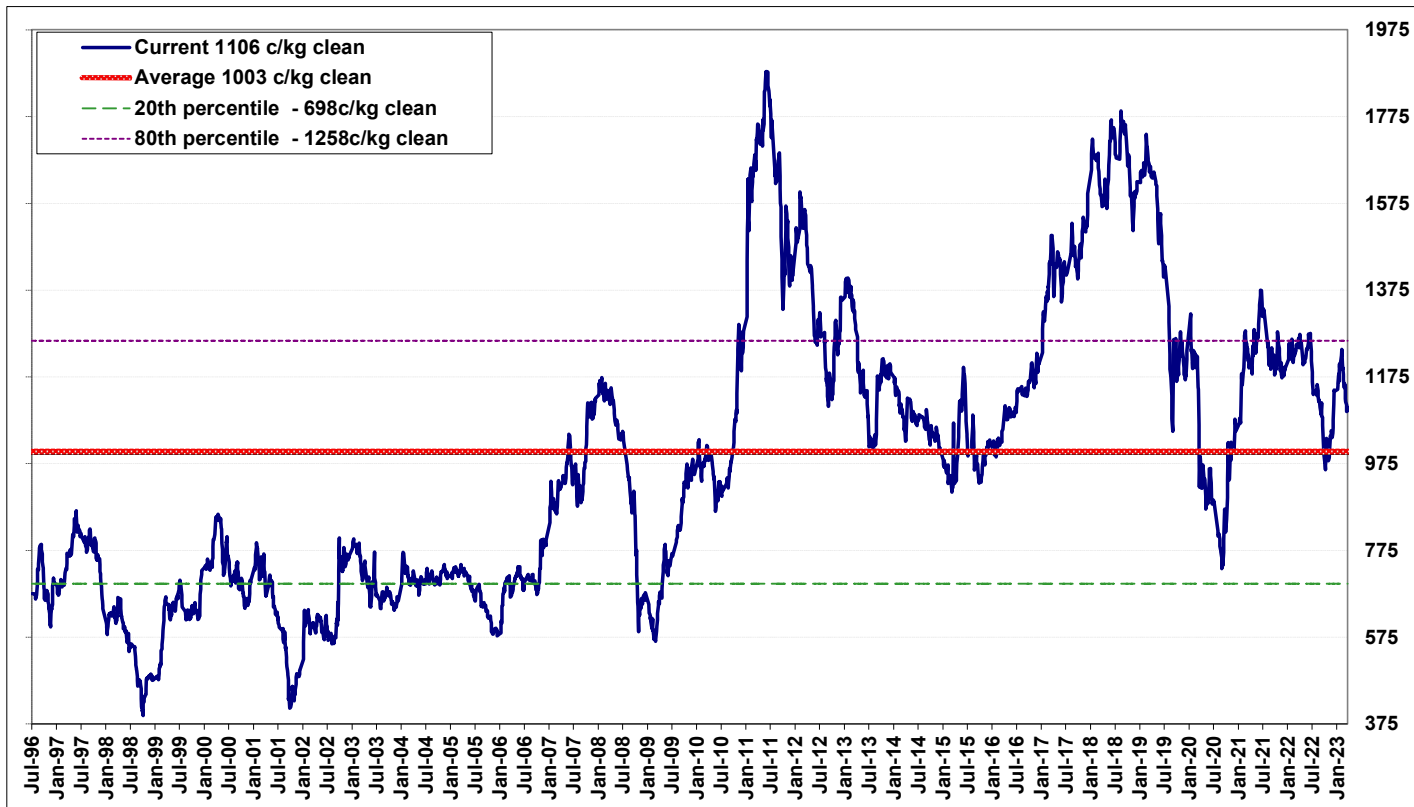

AWEX wool prices in USD from 04-Jul-96 to 23-Mar-23
Average of Nth & Sth Micron Price Guides 19 Micron

Produced by Landmark Risk Management. For enquiries call 1800 639 396