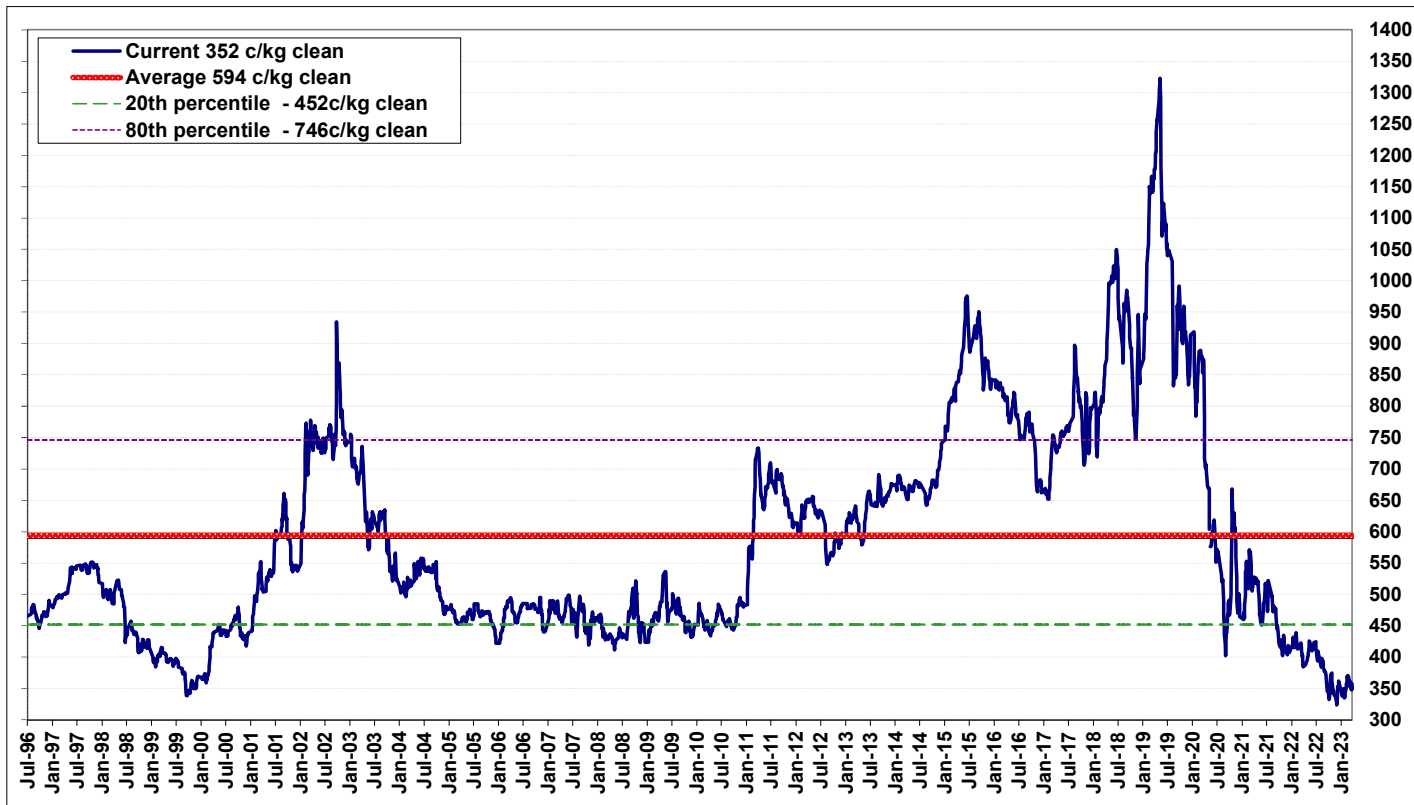

AWEX wool prices from 04-Jul-96 to 23-Mar-23
Average of Nth & Sth Micron Price Guides 28 Micron

Produced by Landmark Risk Management. For enquiries call 1800 639 396