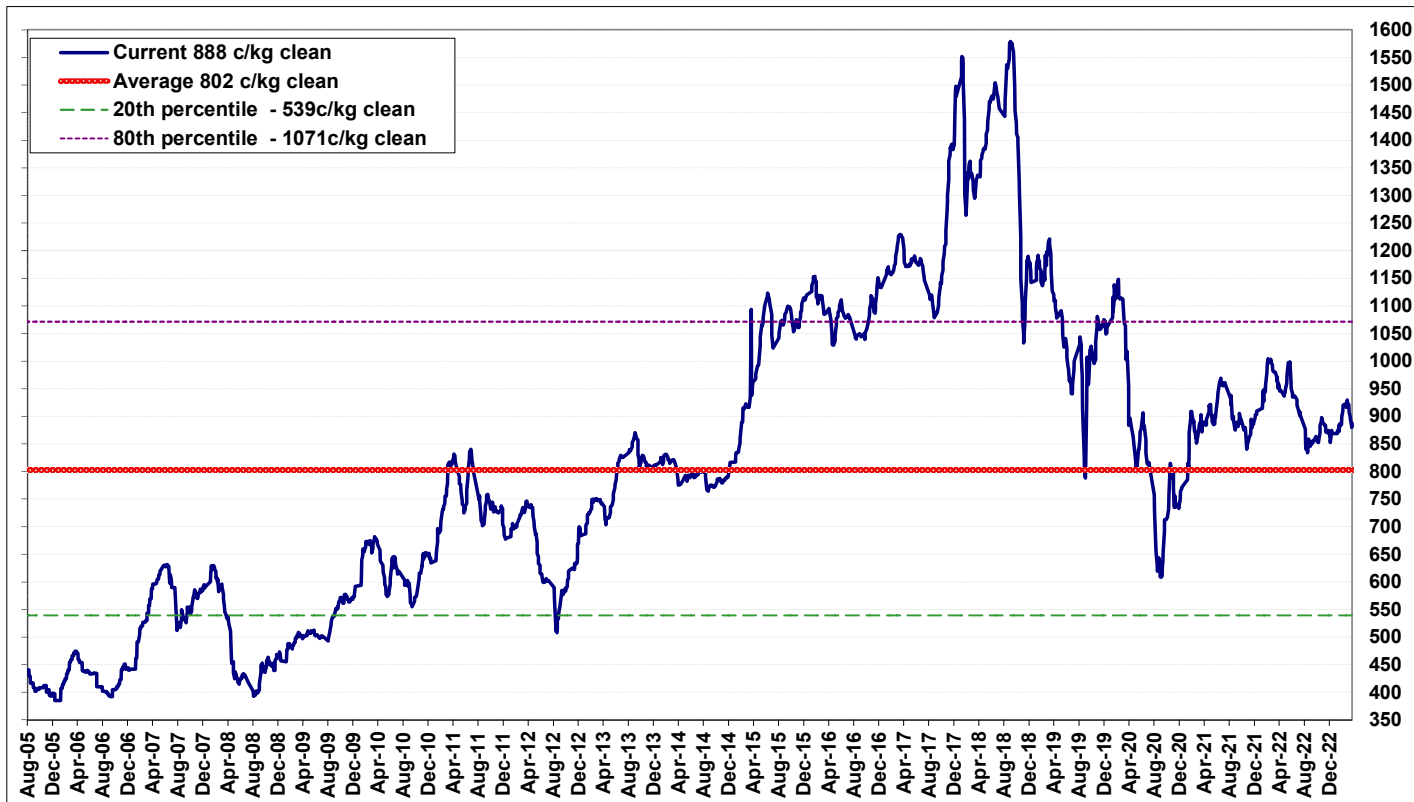

AWEX wool prices from 04-Jul-96 to 23-Mar-23
Average of Nth & Sth Micron Price Guides 26 Micron

Produced by Landmark Risk Management. For enquiries call 1800 639 396

AWEX wool prices in USD from 04-Jul-96 to 23-Mar-23
Average of Nth & Sth Micron Price Guides 26 Micron

Produced by Landmark Risk Management. For enquiries call 1800 639 396

AWEX wool prices from 04-Jul-96 to 23-Mar-23
Average of Nth & Sth Micron Price Guides 28 Micron

Produced by Landmark Risk Management. For enquiries call 1800 639 396

AWEX wool prices in USD from 04-Jul-96 to 23-Mar-23
Average of Nth & Sth Micron Price Guides 28 Micron

Produced by Landmark Risk Management. For enquiries call 1800 639 396

AWEX wool prices from 04-Aug-05 to 23-Mar-23
Average of Nth & Sth Micron Price Guides M Cardings